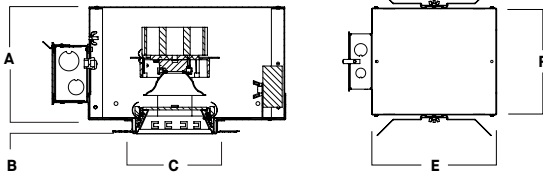

A	B	C	D	E
6.4	.625	4.0	10L-13L: 13.2	9.5
162.6 mm	15.2 mm	101.6 mm	20L: 19.2	241.3 mm

WATTAGE TO LUMENS UPDATE					
CURRENT PART NUMBER EXAMPLE	PREVIOUS PART NUMBER EXAMPLE	SOURCE LUMENS ¹	DELIVERED LUMENS ²	SYSTEM WATTS	LPW
SWZI4XT10L	SWZI4LEDX115W	1000	686	11.1	61.8
SWZI4XT13L	SWZI4LEDX120W	1300	924	15.0	61.6
SWZI4XT20L	SWZI4LEDX133W	2000	1421	23.7	60.0