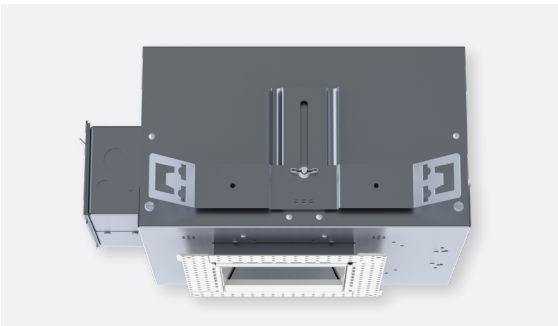

SWZI4XT - TRIMLESS / IC RATED

APPLICATION

Versatile 4" Square aperture recessed LED wall wash for Insulated Ceiling installations with flangeless trim and a wide range of lumens and control options.

FEATURES

Two-stage optical system for smooth light distribution and focus control. Quick change LED module with interchangeable optics for job site adjustment and fixture maintenance. Shallow plenum design. Tool-less driver and j-box access. Posi-lock trim retention torsion springs. Integral .625" collar with deep ceiling option for up to 2" thick ceiling (PR).

TRIM FINISH

A variety of architectural powdercoat colors are available. Plaster mesh fitter included.

ELECTRONICS

LED system features Xicato LED module with proprietary phosphor technology that provides consistent, stable color with CCT control of +/- 100K over life of the light engine. Base CRI is 83 with 2-step MacAdam Ellipse binning. High CRI is 98 with 1x2-step MacAdam Ellipse binning. Variety of electronic 120V/277V and dimming drivers.

CONSTRUCTION

Housing/frame constructed of #20 ga. galvanized steel to resist corrosion. Flangeless one piece trim extruded high purity aluminum and finished to specification.

CODE COMPLIANCE

BAA Compliant. IC rated. UL certified to meet US and Canadian standards. Suitable for dry or damp locations. Optional Wet location. Manufactured and tested to UL standards No. 1598/8750.