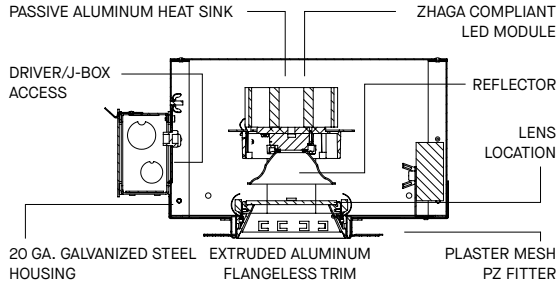

TRIM FINISH

A variety of architectural powdercoat colors are available. Plaster mesh fitter included.

ELECTRONICS

LED system features Xicato LED module with proprietary phosphor technology that provides consistent, stable color with CCT control of +/- 100K over life of the light engine. Base CRI is 83 with 2-step MacAdam Ellipse binning. High CRI is 98 with 1x2-step MacAdam Ellipse binning. Variety of electronic 120V/277V and dimming drivers.

CONSTRUCTION

Housing/frame constructed of #20 ga. galvanized steel to resist corrosion. Flangeless one piece trim extruded high purity aluminum and finished to specification.

CODE COMPLIANCE

BAA Compliant. IC rated. UL certified to meet US and Canadian standards. Suitable for dry or damp locations. Optional Wet location. Manufactured and tested to UL standards No. 1598/8750.