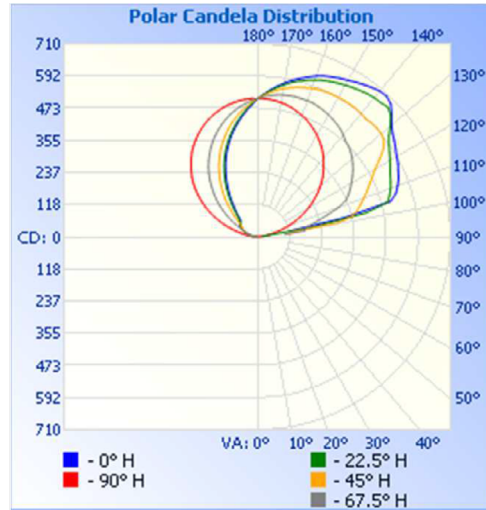

ID406LEDXL20L27KEX

Intensity (Candlepower) Summary at 25°C - Candelas

Angle	0	22.5	45	67.5	90
0	0	0	0	0	0
5	0	0	0	0	0
10	0	0	0	0	0
15	0	0	0	0	0
20	0	0	0	0	0
25	0	0	0	0	0
30	0	0	0	0	0
35	0	0	0	0	0
40	0	0	0	0	0
45	0	0	0	0	0
50	0	0	0	0	0
55	0	0	0	0	0
60	0	0	0	0	0
65	0	0	0	0	0
70	0	0	0	0	0
75	0	0	0	0	0
80	0	0	0	0	0
85	0	0	0	0	0
90	0	0	0	0	0
95	0	0	0	101	9
100	120	203	304	178	42
105	508	496	380	231	79
110	549	521	417	318	125
115	571	539	454	370	173
120	591	563	500	399	220
125	614	590	566	429	265
130	643	638	594	454	307
135	693	677	593	473	344
140	700	668	593	491	378
145	684	658	595	508	409
150	666	645	594	520	435
155	650	632	590	529	458
160	630	615	582	534	477
165	604	594	570	535	492
170	575	569	554	531	502
175	543	540	533	522	508
180	508	508	508	508	508

Zonal Lumens and Percentages at 25°C

Zone	Lumens	% Luminaire
0-10	0.0	0.0
10-20	0.0	0.0
20-30	0.0	0.0
30-40	0.0	0.0
40-50	0.0	0.0
50-60	0.0	0.0
60-70	0.0	0.0
70-80	0.0	0.0
80-90	0.0	0.0
90-100	32.3	1.9
100-110	192.0	11.3
110-120	250.5	14.8
120-130	277.3	16.4
130-140	282.7	16.7
140-150	260.2	15.4
150-160	211.8	12.5

Zonal Lumen Summary and Percentages at 25°C

Zone	Lumens	% Luminaire
0-30	0.0	0.0
0-40	0.0	0.0
0-60	0.0	0.0
60-90	0.0	0.0
0-90	0.0	0.0
90-180	1693.4	100.0
0-180	1693.4	100.0

PROJECT:	TYPE:
CAT. NO.: