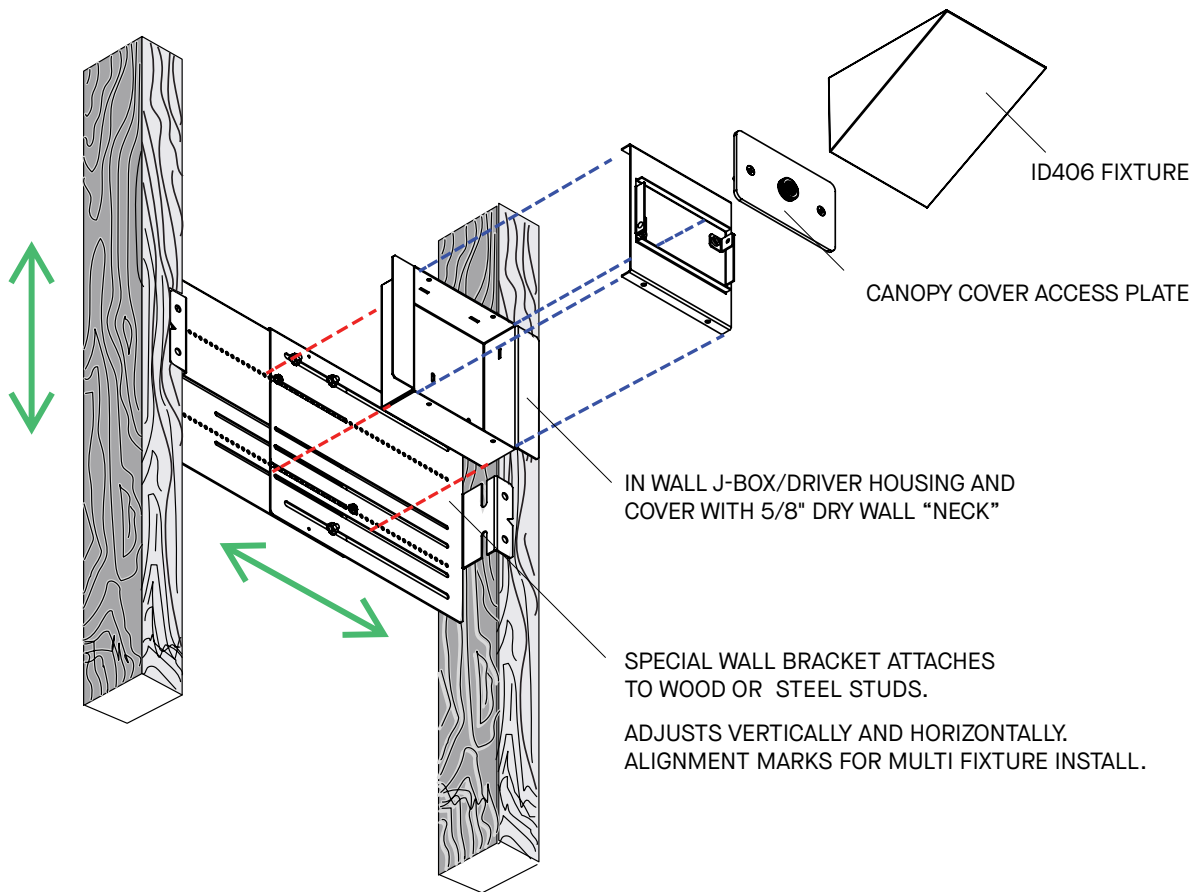

PROJECT:	TYPE:
CAT. NO.: