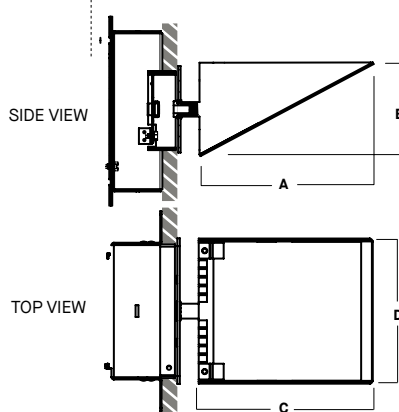

CODE COMPLIANCE

ARRA Compliant. UL listed. Damp location only. Manufactured and tested to UL standards No. 1598/8750.

ROUGH-IN WIRING AND DRIVER ENCLOSURE PROVIDED BY SPECTRUM
REQUIRES MIN. 2.75" DEPTH FROM FACE OF WALL