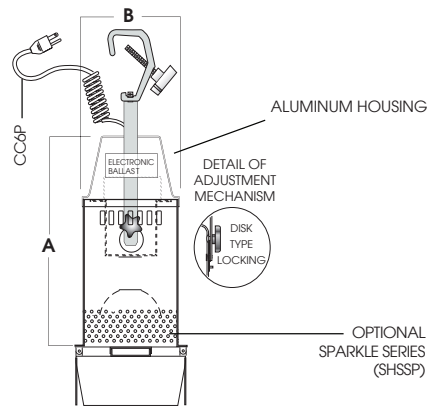

LABELS

UL/ETL listed for dry locations. Manufactured and tested to UL Standard No. 1598.

A	B
12.2 309.9 mm	5.8 147.3 mm

SERIES	WATTS	LAMPS	DIST,	TRACK ADAPTOR/MOUNTING	FINISH	ACCESSORIES*
SHSINC	50w	PAR30	ND	TRACK MOUNT	MW-Matte White	LN56-Lens
SHSSPINC	75w	PAR38	12°	GES66- Works with GES Track	MB-Matte Black	HL56-Hex Louver
	100w		MD	TEK100- Works with TEK Track	GW-Gloss White	See Lens Options
	150w		24°	HTEK100- Works with HTEK Track	GB-Gloss Black	
			WD	GA100- Works with XTS Track	PT-Platinum Silver	
			38°	SURFACE MOUNT	MT-Mini Texture Silver	
				PC1- Pipe Clamp	TW-Texture White	
				C6P-6" Straight Cord and Plug**	TB-Mini Texture Black	
				C24P-24" Straight Cord and Plug**	BZ-Bronze	
				CC6P-6" Coil Cord and Plug**	AZ-Anodic Bronze	
				C5P-5" Round Surface Mount Canopy	CC-Custom Color	
				120V/277V	See SPECTRUM color chart for a full list of colors	* Accessories Finish will Match Fixture
				GES70-Monopoint Canopy	Black, Silver, Bronze Finishes With Black Adaptor/Cords	
				120v Only/GES66 Adaptor	White Finishes With White Adaptor/Cord	
				Accessory Finish will Match Fixture		
				**Specify Plug Type		

EXAMPLE: SHSINC150PAR38MD/TEK100MTBD

PROJECT:	TYPE:
CAT. NO.: