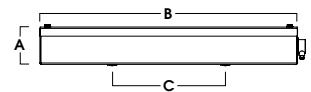

A	B	C
2.0	17.0	6.2

*OTHER EM BATTERY SIZES AVAILABLE. CONSULT FACTORY