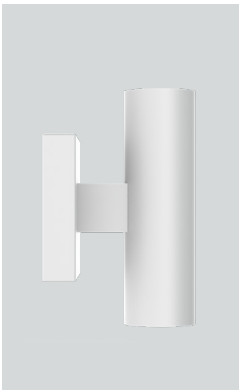

### WALL MOUNT DETAIL

**WM3**  
WALL MOUNT 3" EXTENSION

| A       | B        | C       | D        |
|---------|----------|---------|----------|
| 1.4     | 6.4      | 2.2     | 6.3      |
| 35.6 mm | 162.6 mm | 55.9 mm | 160.0 mm |