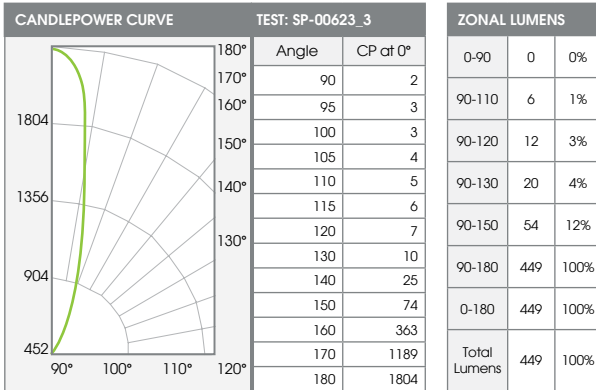

3" ROUND INDIRECT

PICO SERIES / PHOTOMETRIC DATA

C0310UXT-10LxxK-NDEX-GLxxMW

10L NARROW - 83 CRI

Delivered Lumens: 449   CP @ 0° (Nadir): 2   Spacing Ratio: N/A
Luminaire Watts: 9.1   Beam Angle: 24°   Output Multipliers: 7L x 0.75
LER: 49   CRI: 83