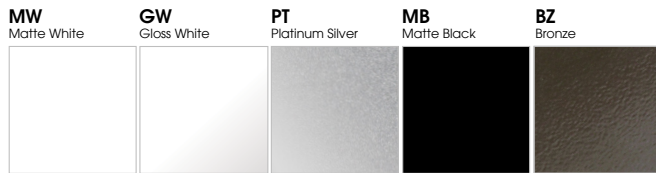

COLOR OPTIONS - POWDER COAT PAINT FINISHES

NOTE: NO PRINTED IMAGE CAN EQUAL THE EXACT COLOR OF FINISH ON METAL.
SEE INDIVIDUAL SPECIFICATION SHEETS OR CONSULT FACTORY FOR ADDITIONAL INFORMATION.

STANDARD CORD / STEM / CANOPY FINISHES

FIXTURE COLOR	STANDARD CORD COLOR	STANDARD CANOPY / STEM COLOR
Matte White, Textured White	Matte White	Matte White
Gloss White	Matte White	Gloss White
Matte Black, Textured Black	Matte Black	Matte Black
All Others	Matte Black	Same Color as Fixture
Custom Color	Contact Factory	Contact Factory

PAINT TIMES

TIER	COST	AVERAGE PAINT TIME*
Tier 1 - Standard Finishes	$	⌚
Tier 2 - Typical Finishes	$$	⌚⌚
Custom Color	Contact Factory	Contact Factory

*CONTACT FACTORY FOR SPECIFIC PRODUCT LEAD TIMES

TIER 1 - STANDARD FINISHES