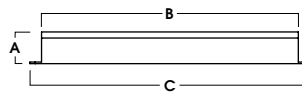

A	B	C
1.3	12.6	13.0

EMEN* - 7W REMOTE EMERGENCY BATTERY
WITH ENCLOSURE (50' MAX)