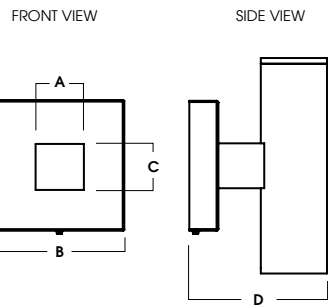

### WALL MOUNT DETAIL

**WM3**  
WALL MOUNT 3" EXTENSION

| A       | B        | C       | D        |
|---------|----------|---------|----------|
| 1.4     | 6.4      | 2.2     | 6.3      |
| 35.6 mm | 162.6 mm | 55.9 mm | 160.0 mm |