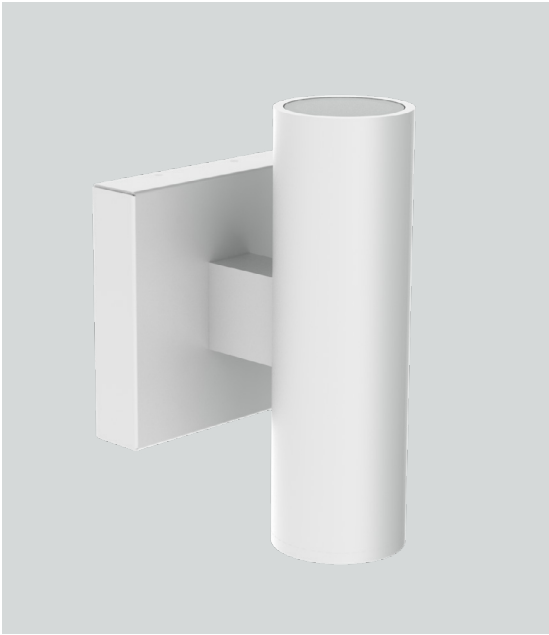

# 3" ROUND INDIRECT PICO SERIES

## C0310UXT - WALL MOUNT

### APPLICATION

3" round x 10" high XT series indirect upright cylinder luminaire.

### FEATURES

Spectrum's Cylinder series provides traditional architectural style with high performance and energy efficient illumination. Integral LED EM battery option. Rugged design with flexible mounting, finish and LED options make these extremely versatile fixtures. Integral LED driver. Quick change LED module with interchangeable optics for job site flexibility and fixture upgrade.