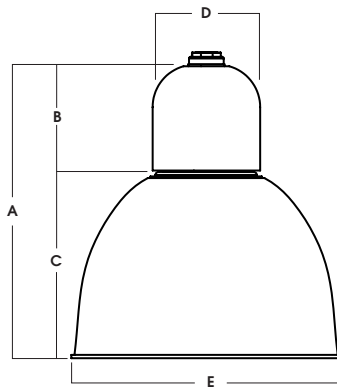

ELECTRONICS

Medium base incandescent socket.

CONSTRUCTION

Fixture constructed of fabricated and machined aluminum. Refractor is molded U.V. stabilized optical acrylic.

CODE COMPLIANCE

BAA Compliant. ETL listed for damp locations. Manufactured and tested to UL standards No. 1598/8750.