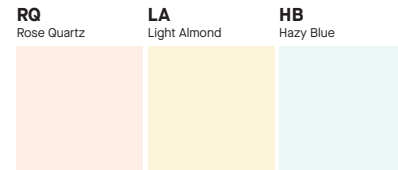

Nouveau Pastel - Matte Interior Only Finishes