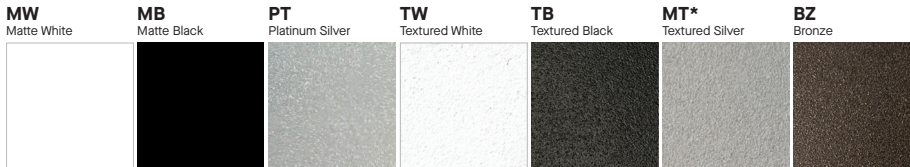

COLOR OPTIONS - POWDER COAT PAINT FINISHES

ALL COLORS ARE AVAILABLE FOR EXTERIOR AND INTERIOR FINISHING, EXCLUDING NOUVEAU PASTEL.

PRODUCT COLOR AVAILABILITY

PRODUCT TYPE	TIER 1	TIER 2 - GLOSS	TIER 2 - ECO CLASSICS	TIER 2 - NATURALS	TIER 2 - NOUVEAU PASTELS	TIER 3
Cylinders	✓	x	✓	✓	x	x
Lumen Max Highway & Lowbay	✓	✓	✓	✓	✓	x
Multiples	✓	x	x	x	x	x
RLM Shades	✓	✓	✓	✓	✓	✓
Speculume Decorative	✓	✓	✓	✓	✓	✓
Specline Linear	✓	x	✓	✓	x	x
Track	✓	x	x	x	x	x

TIER 1 - STANDARD FINISHES