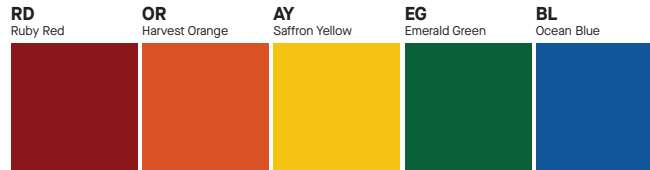

Eco Classics - Eco-Conscious Powder Coat Solution Produced from 25% Post-Consumer Plastics