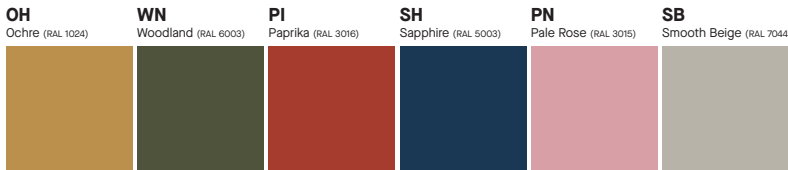

COLOR OPTIONS - POWDER COAT PAINT FINISHES

ALL COLORS ARE AVAILABLE FOR EXTERIOR AND INTERIOR FINISHING, EXCLUDING NOUVEAU PASTEL.

PRODUCT COLOR AVAILABILITY

PRODUCT TYPE	TIER 1	TIER 2 - GLOSS	TIER 2 - ECO CLASSICS	TIER 2 - NATURALS	TIER 2 - NOUVEAU PASTELS	TIER 3
Cylinders	✓	x	✓	✓	x	x
Lumen Max Highway & Lowbay	✓	✓	✓	✓	✓	x
Multiples	✓	x	x	x	x	x
RLM Shades	✓	✓	✓	✓	✓	✓
Speculume Decorative	✓	✓	✓	✓	✓	✓
Specline Linear	✓	x	✓	✓	x	x
Track	✓	x	x	x	x	x

TIER 1 - STANDARD FINISHES

TIER 2 - SPECIALTY FINISHES

Gloss

Eco Classics - Eco-Conscious Powder Coat Solution Produced from 25% Post-Consumer Plastics

Naturals

Terra

Nouveau Pastel - Matte Interior Only Finishes

TIER 3 - HAND APPLIED FINISHES

CUSTOM COLOR FINISHES Contact factory

*UNAVAILABLE FOR WET LOCATION

MOUNTING FINISHES

FIXTURE COLOR	STANDARD CORD COLOR	STANDARD CANOPY / STEM COLOR
Matte White, Textured White	Matte White	Matte White
Gloss White	Matte White	Gloss White
Matte Black, Gloss Black, Textured Black	Matte Black	Matte Black
All Others	Matte Black	Same Color as Fixture
Custom Color	Contact Factory	Contact Factory

PAINT TIMES

TIER	COST	AVERAGE PAINT TIME*
Tier 1 - Standard Finishes	$	⌚
Tier 2 - Specialty	$$	⌚⌚
Tier 3 - Hand Applied	$$$	⌚⌚⌚
Custom Color	Contact Factory	Contact Factory

*CONTACT FACTORY FOR SPECIFIC PRODUCT LEAD TIMES