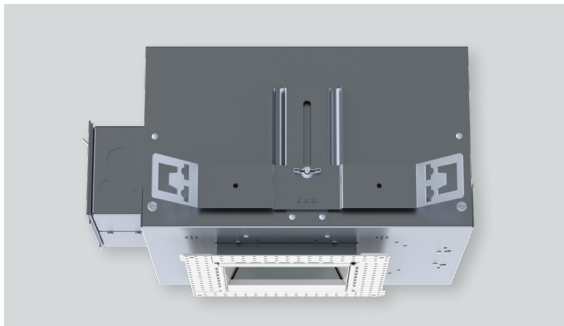

4" SQUARE TRIMLESS IC WALL WASH

XT SERIES / 2000 LUMENS MAX

SWZI4XT - TRIMLESS / IC RATED

APPLICATION

Versatile 4" Square aperture recessed LED wall wash for Insulated Ceiling installations with flangeless trim and a wide range of lumens and control options.

FEATURES

Two-stage optical system for smooth light distribution and focus control. Quick change LED module with interchangeable optics for job site adjustment and fixture maintenance. Shallow plenum design. Tool-less driver and j-box access. Posi-lock trim retention torsion springs. Integral .625" collar with deep ceiling option for up to 2" thick ceiling (PR).

TRIM FINISH

A variety of architectural powdercoat colors are available. Plaster mesh filter included.

ELECTRONICS

LED system features Xicato LED module with proprietary phosphor technology that provides consistent, stable color with CCT control of +/- 100K over life of the light engine. Base CRI is 83 with 2-step MacAdam Ellipse binning. High CRI is 98 with 1x2-step MacAdam Ellipse binning. Variety of electronic 120V/277V and dimming drivers.

CONSTRUCTION

Housing/frame constructed of #20 ga. galvanized steel to resist corrosion. Flangeless one piece trim extruded high purity aluminum and finished to specification.

CODE COMPLIANCE

BAA Compliant. IC rated. UL certified to meet US and Canadian standards. Suitable for dry or damp locations. Optional Wet location. Manufactured and tested to UL standards No. 1598/8750.