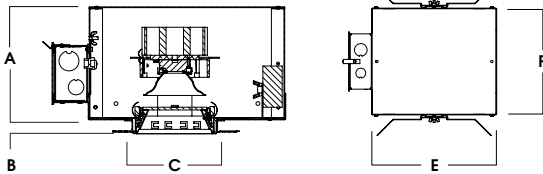

A	B	C	D	E
6.4	.625	4.0	10L-13L: 13.2	9.5
162.6 mm	15.2 mm	101.6 mm	20L: 19.2	241.3 mm

WATTAGE TO LUMENS UPDATE					
CURRENT PART NUMBER EXAMPLE	PREVIOUS PART NUMBER EXAMPLE	SOURCE LUMENS ¹	DELIVERED LUMENS ²	SYSTEM WATTS	LPW
SWZI4XT10L	SWZI4LEDX115W	1000	686	11.1	61.8
SWZI4XT13L	SWZI4LEDX120W	1300	924	15.0	61.6
SWZI4XT20L	SWZI4LEDX133W	2000	1421	23.7	60.0