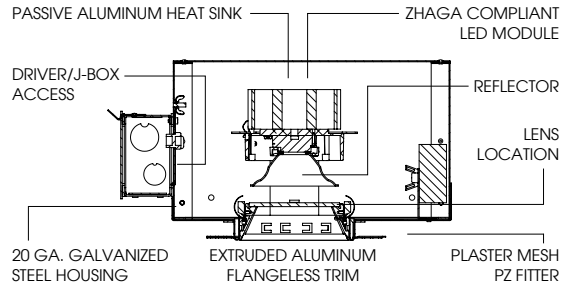

TRIM FINISH

A variety of architectural powdercoat colors are available. Plaster mesh filter included.

ELECTRONICS

LED system features Xicato LED module with proprietary phosphor technology that provides consistent, stable color with CCT control of +/- 100K over life of the light engine. Base CRI is 83 with 2-step MacAdam Ellipse binning. High CRI is 98 with 1x2-step MacAdam Ellipse binning. Variety of electronic 120V/277V and dimming drivers.

CONSTRUCTION

Housing/frame constructed of #20 ga. galvanized steel to resist corrosion. Flangeless one piece trim extruded high purity aluminum and finished to specification.

CODE COMPLIANCE

BAA Compliant. IC rated. UL certified to meet US and Canadian standards. Suitable for dry or damp locations. Optional Wet location. Manufactured and tested to UL standards No. 1598/8750.