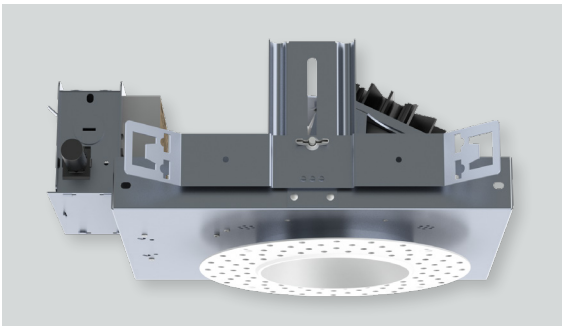

4" ROUND TRIMLESS WALL WASH XT SERIES / 4000 LUMENS MAX

A	B	C	D	E
10L-20L: 5.1 30L-40L: 6.0	.625 15.2 mm	4.0 101.6 mm	13.2 335.3 mm	9.5 241.3 mm

RWZO4XT - TRIMLESS / NON-IC RATED

APPLICATION

Versatile 4" Round aperture recessed LED wall wash with flangeless trim and a wide range of lumens and control options.

FEATURES

Two-stage optical system for smooth light distribution and focus control. Quick change LED module with interchangeable optics for job site adjustment and fixture maintenance. Shallow plenum design. Tool-less driver and j-box access. Posi-lock trim retention torsion springs.

TRIM FINISH

A variety of architectural powdercoat and anodized finishes are available.

Plaster mesh fitter included.

ELECTRONICS

LED system features Xicato LED module with proprietary phosphor technology that provides consistent, stable color with CCT control of +/- 100K over life of the light engine. Base CRI is 83 with 2-step MacAdam Ellipse binning. High CRI is 98 with 1x2-step MacAdam Ellipse binning. Variety of electronic 120V/277V and dimming drivers.

CONSTRUCTION

Housing/frame constructed of #20 ga. galvanized steel to resist corrosion. Flangeless one piece trim spun from 0.063" thick high purity aluminum and finished to specification.

CODE COMPLIANCE