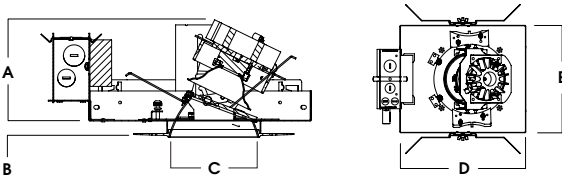

4" ROUND TRIMLESS WALL WASH XT SERIES / 4000 LUMENS MAX

A	B	C	D	E
10L-20L: 5.1 30L-40L: 6.0	.625 15.2 mm	4.0 101.6 mm	13.2 335.3 mm	9.5 241.3 mm

RWZO4XT - TRIMLESS / NON-IC RATED

APPLICATION

Versatile 4" Round aperture recessed LED wall wash with flangeless trim and a wide range of lumens and control options.

FEATURES

Two-stage optical system for smooth light distribution and focus control. Quick change LED module with interchangeable optics for job site adjustment and fixture maintenance. Shallow plenum design. Tool-less driver and j-box access. Posi-lock trim retention torsion springs.

TRIM FINISH

A variety of architectural powdercoat and anodized finishes are available.

Plaster mesh fitter included.

ELECTRONICS

LED system features Xicato LED module with proprietary phosphor technology that provides consistent, stable color with CCT control of +/- 100K over life of the light engine. Base CRI is 83 with 2-step MacAdam Ellipse binning. High CRI is 98 with 1x2-step MacAdam Ellipse binning. Variety of electronic 120V/277V and dimming drivers.

CONSTRUCTION

Housing/frame constructed of #20 ga. galvanized steel to resist corrosion. Flangeless one piece trim spun from 0.063" thick high purity aluminum and finished to specification.

CODE COMPLIANCE

BAA Compliant. Non-IC rated. UL certified to meet US and Canadian standards. Suitable for dry or damp locations. Optional Wet location. Manufactured and tested to UL standards No. 1598/8750.

WATTAGE TO LUMENS UPDATE					
CURRENT PART NUMBER EXAMPLE	PREVIOUS PART NUMBER EXAMPLE	SOURCE LUMENS¹	DELIVERED LUMENS²	SYSTEM WATTS	LPW
RWZO4XT10L	RWZO4LEDXI15W	1000	552	11.1	49.7
RWZO4XT13L	RWZO4LEDXI20W	1300	744	15.0	49.6
RWZO4XT20L	RWZO4LEDXI33W	2000	1145	23.7	48.3
RWZO4XT30L	RWZO4LEDXI52W	3000	1717	34.6	49.6
RWZO4XT40L	N/A	4000	2203	39.9	55.2

SERIES	LUMENS¹	CCT	OPTICS	DRIVER / DIMMING / VOLTAGE³	OPTIONS⁵	TRIM	FINISH	TRIM OPTIONS¹¹			
RWZO4XT	83 CRI		WD Wide	E Electronic Driver	1 120V 2 277V	BH27⁶ H12 H06 CB24 EM FS EB CR PR⁷ GR AMB	27" Solid Bars 12" - 24" Expandable Bars 6" - 12" Expandable Bars 24" C-Channel Bars Integral Emergency Battery Fusing Black Housing Corrosion Resistant Deep Ceiling Extension Goof Ring Anti Microbial Finish	RW4NXT⁸ SG⁹ HZ MW MB PT OB CH AC AS AM SN CO GH AMB CC¹⁰	SKX¹² SKW		
	10L	1000 Lm								27K	2700K
	13L	1300 Lm								30K	3000K
	20L	2000 Lm								35K	3500K
	30L	3000 Lm								40K	4000K
	40L	4000 Lm									
	98 CRI		XW Extra Wide	DS10_ DO10_ DS2W1 DLTE1 DL3E_ EL10_ ED01_ DALI_ DMXS_4 DMXC_4					Linear Wall Wash Lens Linear Wall Wash Lens Wet Location		
	10L	1000 Lm								27HK	2700K
	13L	1300 Lm								30HK	3000K
	20L	2000 Lm								35HK	3500K
	30L	3000 Lm								40HK	4000K

EXAMPLE: RWZO4XT10L35KXWE1/H12/RW4NXTSGSKX

NOTES:
1 Nominal Source Lumens at Any CCT 2 Nominal Delivered Lumens 83 CRI at Any CCT with XW-SG-SKX 3 Contact Factory for Additional Options 4 Contact Factory 5 See Product Options Page for Details 6 Standard Bar Hangers
7 Contact Factory 8 "N" Indicates Flangeless Trim 9 Standard Finish 10 Contact Factory for Special Finishes 11 Contact Factory for Special Lenses/Louvers 12 Standard Lens