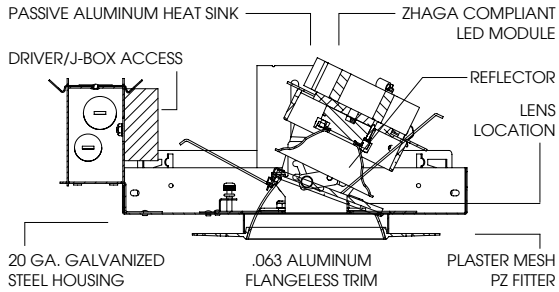

4" ROUND TRIMLESS WALL WASH XT SERIES / 4000 LUMENS MAX

A	B	C	D	E
10L-20L: 5.1 30L-40L: 6.0	.625 15.2 mm	4.0 101.6 mm	13.2 335.3 mm	9.5 241.3 mm

RWZO4XT - TRIMLESS / NON-IC RATED

APPLICATION

Versatile 4" Round aperture recessed LED wall wash with flangeless trim and a wide range of lumens and control options.