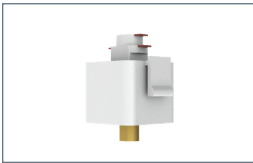

ARCHITECTURAL ADAPTORS & SYSTEMS

OT2D
SURFACE / SUSPENDED / RECESSED
120V
2 CIRCUIT / 2 NEUTRAL
0-10V CONTROL

HOT2D
SURFACE / SUSPENDED / RECESSED
277V
2 CIRCUIT / 2 NEUTRAL
0-10V CONTROL

TEK100
SURFACE / SUSPENDED
120V
2 CIRCUIT / 2 NEUTRAL
SWITCHABLE

HTEK100
SURFACE / SUSPENDED
277V
2 CIRCUIT / 2 NEUTRAL
SWITCHABLE

COMMERCIAL ADAPTOR & SYSTEM

BET
SURFACE / SUSPENDED
120V
1 CIRCUIT / 1 NEUTRAL

ADAPTOR ONLY OPTIONS

GES66
120V
1 CIRCUIT / 1 NEUTRAL
FITS GES TRACK