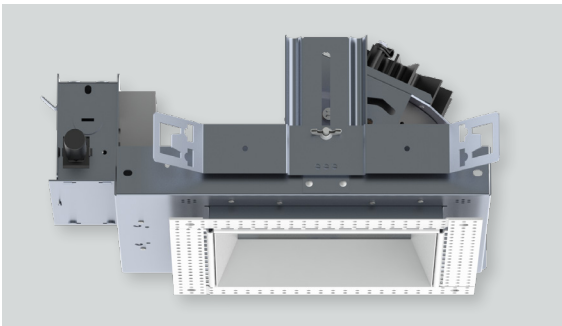

6" SQ. TRIMLESS ADJUSTABLE ACCENT

XT SERIES / 5000 LUMENS MAX

SAZO6XT - TRIMLESS / NON-IC RATED

APPLICATION

Versatile 6" Square aperture recessed LED accent light with flangeless trim and a wide range of lumens and optical controls.

FEATURES

LED module tilts 30°, rotates 360°. Two-stage optical system for smooth light distribution and focus control. Quick change LED module with interchangeable optics for job site adjustment and fixture maintenance. Shallow plenum design. Tool-less driver and j-box access. Posi-lock trim retention torsion springs. Integral .625" collar with deep ceiling option for up to 2" thick ceiling (PR).

CONSTRUCTION

Housing/frame constructed of #20 ga. galvanized steel to resist corrosion. Flangeless one piece trim extruded high purity aluminum and finished to specification.

CODE COMPLIANCE

BAA Compliant. Non-IC rated. ETL certified to meet US and Canadian standards. Suitable for dry or damp locations. Optional Wet location. Manufactured and tested to UL standards No. 1598/8750.