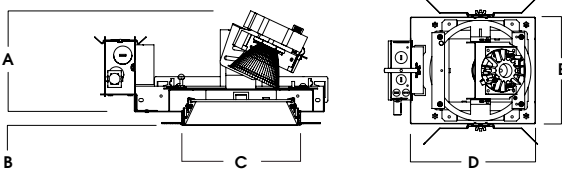

A	B	C	D	E
10L-20L: 6.0	.625	6.0	11.1	9.5
30L-50L: 6.9	15.2 mm	152.4 mm	281.9 mm	241.3 mm

WATTAGE TO LUMENS UPDATE					
CURRENT PART NUMBER EXAMPLE	PREVIOUS PART NUMBER EXAMPLE	SOURCE LUMENS ¹	DELIVERED LUMENS ²	SYSTEM WATTS	LPW
SAZO6XT10L	SAZO6LEDX115W	1000	834	11.1	75
SAZO6XT13L	SAZO6LEDX120W	1300	1124	15.0	75
SAZO6XT20L	SAZO6LEDX133W	2000	1729	23.7	73
SAZO6XT30L	SAZO6LEDX152W	3000	2594	34.6	75
SAZO6XT40L	N/A	4000	3329	39.9	83
SAZO6XT50L	N/A	5000	4323	54.0	80