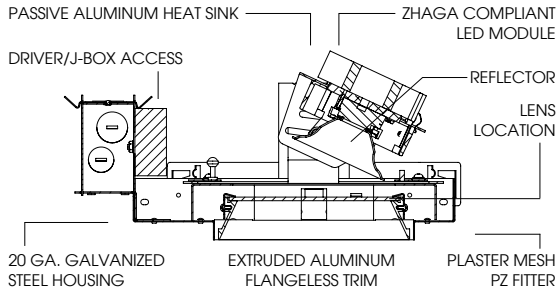

CONSTRUCTION

Housing/frame constructed of #20 ga. galvanized steel to resist corrosion. Flangeless one piece trim extruded high purity aluminum and finished to specification.

CODE COMPLIANCE

BAA Compliant. Non-IC rated. ETL certified to meet US and Canadian standards. Suitable for dry or damp locations. Optional Wet location. Manufactured and tested to UL standards No. 1598/8750.