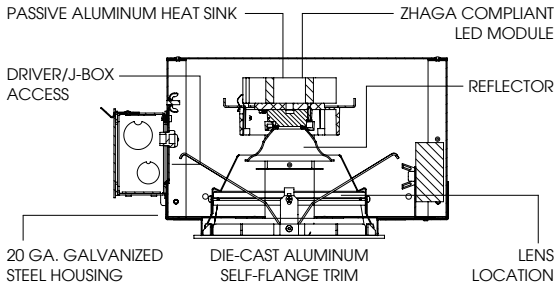

6" SQUARE IC WALL WASH XT SERIES / 2000 LUMENS MAX

A	B	C	D	E	F
6.4 162.6 mm	.625 15.2 mm	6.0 152.4 mm	7.5 191.0 mm	10L-13L: 13.2 20L: 19.2	9.5 241.3 mm

SWFI6XT - TRIM FLANGE / IC RATED

APPLICATION

Versatile 6" Square aperture recessed LED wall wash for Insulated Ceiling installations with a wide range of lumens and control options.

FEATURES

Two-stage optical system for smooth light distribution and focus control. Quick change LED module with interchangeable optics for job site adjustment and fixture maintenance. Shallow plenum design. Tool-less driver and j-box access. Posi-lock trim retention torsion springs. See SWZI6 series for trimless plaster or wood ceiling.

TRIM FINISH

A variety of architectural powdercoat and anodized finishes are available.

Matte white flange is standard.

ELECTRONICS

LED system features Xicato LED module with proprietary phosphor technology that provides consistent, stable color with CCT control of +/- 100K over life of the light engine. Base CRI is 83 with 2-step MacAdam Ellipse binning. High CRI is 98 with 1x2-step MacAdam Ellipse binning. Variety of electronic 120V/277V and dimming drivers.

CONSTRUCTION

Housing/frame constructed of #20 ga. galvanized steel to resist corrosion. Self-Flanged one piece trim die-cast high purity aluminum and finished to specification.

CODE COMPLIANCE

BAA Compliant. IC rated. ETL certified to meet US and Canadian standards. Suitable for dry or damp locations. Optional Wet location. Manufactured and tested to UL standards No. 1598/8750.

WATTAGE TO LUMENS UPDATE					
CURRENT PART NUMBER EXAMPLE	PREVIOUS PART NUMBER EXAMPLE	SOURCE LUMENS¹	DELIVERED LUMENS²	SYSTEM WATTS	LPW
SWFI6XT10L	SWFI6LEDX115W	1000	480	11.1	43.2
SWFI6XT13L	SWFI6LEDX120W	1300	647	15.0	43.1
SWFI6XT20L	SWFI6LEDX133W	2000	996	23.7	42.0

SERIES	LUMENS¹	CCT	OPTICS	DRIVER / DIMMING / VOLTAGE³	OPTIONS⁴	TRIM	FINISH	TRIM OPTIONS¹¹	
SWFI6XT	83 CRI		XW Extra Wide	E Electronic Driver DS10_ 10% 0-10V DO10_ 1% 0-10V DS2W1 1% ELV/MLV, 120V DLTE1 1% Lutron® 2-Wire Forward Phase, 120V DL3E_ 1% Lutron® EcoSystem®, Fade EL10_ 1%, eldoLED ED01_ 0.1%, eldoLED DALI_ DALI Control	1 120V 2 277V	BH27⁵ 27" Solid Bars H12 12" - 24" Expandable Bars H06 6" - 12" Expandable Bars CB24 24" C-Channel Bars EMRM Remote Emergency Battery Pack FS Fusing EB Black Housing CR Corrosion Resistant PR⁶ Deep Ceiling Extension GR Goof Ring CCEA Chicago Ceiling Plenum Rated AMB Anti Microbial Finish	SW6FXT⁷	MW⁸ Matte White MB Matte Black SG⁹ Semi-Diffuse HZ⁹ Haze Full Diffuse PZ Platinum Silver BZ Bronze CH Charcoal AS Anodic Sapphire AM Anodic Malachite SN Sun Gold CO Copper Metallic GH Graphite AMB Anti Microbial Finish CC¹⁰ Custom Color	SKX¹² Linear Wall Wash Lens SKW Linear Wall Wash Lens Wet Location
	10L 1000 Lm	27K 2700K							
	13L 1300 Lm	30K 3000K							
	20L 2000 Lm	35K 3500K							
		40K 4000K							
	98 CRI								
	10L 1000 Lm	27HK 2700K							
	13L 1300 Lm	30HK 3000K							
	20L 2000 Lm	35HK 3500K							
		40HK 4000K							

EXAMPLE: SWFI6XT10L35KXWE1H12/SW6FXTMWSKX

NOTES: