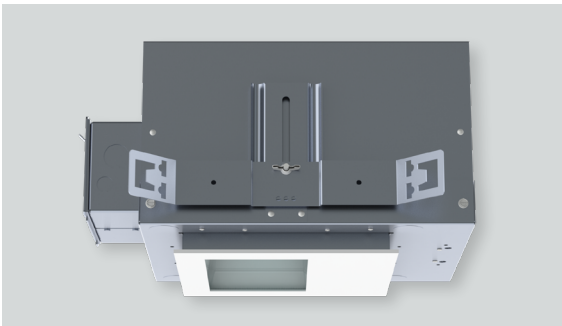

6" SQUARE IC WALL WASH XT SERIES / 2000 LUMENS MAX

A	B	C	D	E	F
6.4 162.6 mm	.625 15.2 mm	6.0 152.4 mm	7.5 191.0 mm	10L-13L: 13.2 20L: 19.2	9.5 241.3 mm

SWFI6XT - TRIM FLANGE / IC RATED

APPLICATION

Versatile 6" Square aperture recessed LED wall wash for Insulated Ceiling installations with a wide range of lumens and control options.

FEATURES

Two-stage optical system for smooth light distribution and focus control. Quick change LED module with interchangeable optics for job site adjustment and fixture maintenance. Shallow plenum design. Tool-less driver and j-box access. Posi-lock trim retention torsion springs. See SWZI6 series for trimless plaster or wood ceiling.

TRIM FINISH

A variety of architectural powdercoat and anodized finishes are available.

Matte white flange is standard.

ELECTRONICS

LED system features Xicato LED module with proprietary phosphor technology that provides consistent, stable color with CCT control of +/- 100K over life of the light engine. Base CRI is 83 with 2-step MacAdam Ellipse binning. High CRI is 98 with 1x2-step MacAdam Ellipse binning. Variety of electronic 120V/277V and dimming drivers.

CONSTRUCTION

Housing/frame constructed of #20 ga. galvanized steel to resist corrosion. Self-Flanged one piece trim die-cast high purity aluminum and finished to specification.

CODE COMPLIANCE

BAA Compliant. IC rated. ETL certified to meet US and Canadian standards. Suitable for dry or damp locations. Optional Wet location. Manufactured and tested to UL standards No. 1598/8750.