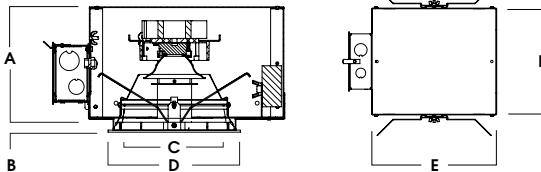

6" SQUARE IC WALL WASH XT SERIES / 2000 LUMENS MAX

A	B	C	D	E	F
6.4 162.6 mm	.625 15.2 mm	6.0 152.4 mm	7.5 191.0 mm	10L-13L: 13.2 20L: 19.2	9.5 241.3 mm

SWFI6XT - TRIM FLANGE / IC RATED

APPLICATION

Versatile 6" Square aperture recessed LED wall wash for Insulated Ceiling installations with a wide range of lumens and control options.