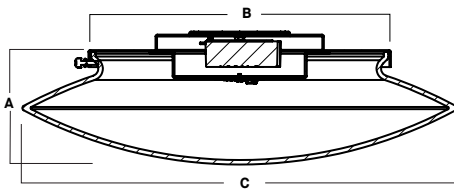

# ETCHED TRIPLEX ITALIAN GLASS

GV SERIES / 2700 LUMENS MAX LED

PROJECT: \_\_\_\_\_

QUANTITY: \_\_\_\_\_ TYPE: \_\_\_\_\_

SERIES	A	B	C
TX1303LEDGV	4.3	6.8	11.9
TX1604LEDGV	4.7	6.8	14.9
TX1905LEDGV	5.3	6.8	17.5