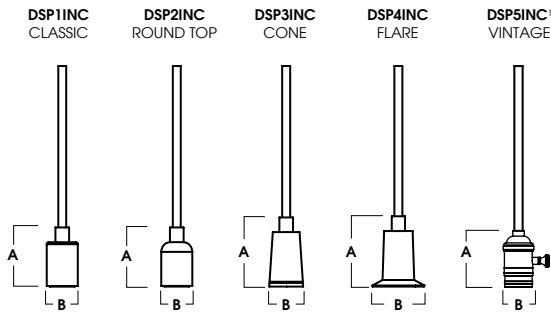

SERIES	A	B
DSP1INC	3.0	1.8
DSP2INC	3.0	1.8
DSP3INC	3.5	2.8
DSP4INC	3.6	2.9
DSP5INC¹	2.7	1.3

SERIES	SOCKET FINISH	MOUNTING	CORD FINISH	CANOPY TYPE³	CANOPY FINISH	LAMP⁵
DSP1INC CLASSIC	GW Gloss White	CM36 36" Cord Mount CM72 72" Cord Mount CM120 120" Cord Mount CMLC(XX) Custom Length	WC White BC Black SC Silver TC Teal NC Wine KC Beige QC Turquoise RC Red YC Yellow BTC Black/Brown BWC Black/White OC Burnt Orange GC Green CC² Custom Color	R51 Round Single Socket Canopy S51 Square Single Socket Canopy R73 Round Three Socket Canopy S74 Square Four Socket Canopy S712 Square Twelve Socket Canopy	MW Matte White MB Matte Black CC² Custom Color	NONE
	MB Matte Black					N None
DSP2INC ROUND TOP	BZ Bronze					FILAMENT LED
	PT Platinum Silver					BT15C_ Clear (40W/60W)
DSP3INC CONE	GA Galvanized					ST19C_ Clear (60W)
	SN Sun Gold					ST19A_ Amber (40W/60W)
DSP4INC FLARE	EG Evergreen					A19C_ Clear (40W/60W)
	BL Blue Streak					A19A_ Amber (40W)
DSP5INC¹ VINTAGE	AY Aero Yellow					A19M_ Mirror (60W)
	RD Red Baron					G25C_ Clear (40W/60W)
	CO Copper Metallic					G25A_ Amber (40W)
	CRO Chrome					G25M_ Mirror (40W)
	PB Polished Brass					G40C_ Clear (40W/60W)
	CC² Custom Color					
				ACCESSORIES		
				SWH⁴ Swag Hook Kit		

EXAMPLE: DSP1INC GW CM36 BC R51 MW/A19C60

NOTES:
1 Available MW/MB/PB Only 2 Consult Factory 3 See Second Page for Details 4 One Kit Per Socket, See Second Page for Details 5 See LED Lamp Page for More Details