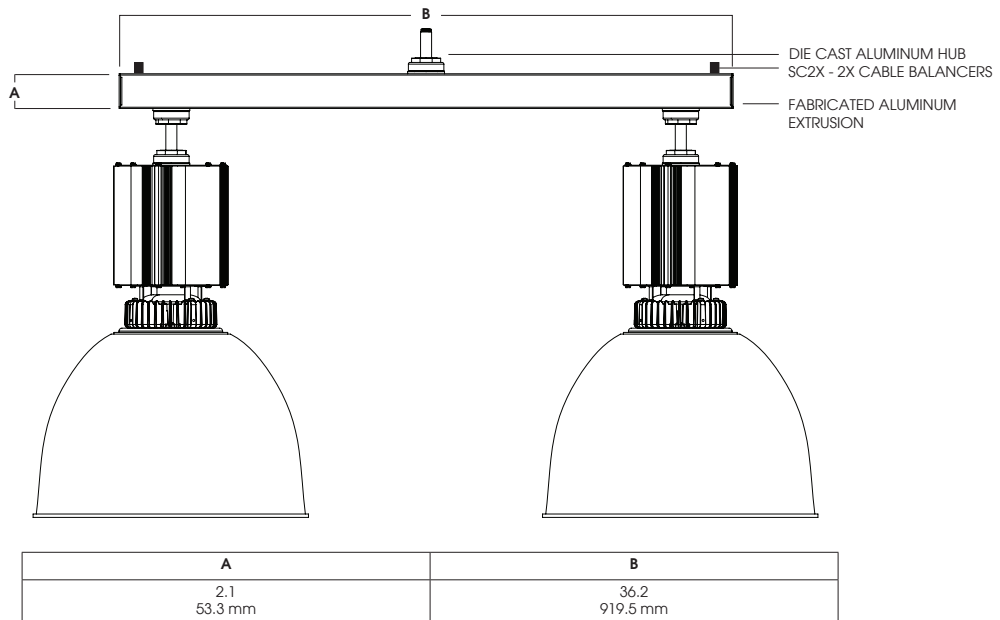

SHOWN WITH PREXT16LEDGV SERIES¹

| MODEL NUMBER | DESCRIPTION | OPTIONS | | FINISH |
|--------------|-----------------------------------|---------|--------------------|----------------------|
| LMX2BKT | Lumenmax Twin Hi-Bay Mounting Bar | NM2 | 1/2" Stem | MW MB BZ PT |
| | | NM3 | 3/4" Stem | |
| | | NM1 | 1" Stem | |
| | | SC2X | 2x Cable Balancers | |

NOTES:

¹ Will Work With Any Spectrum Lumenmax Hibay From 12" to 22"