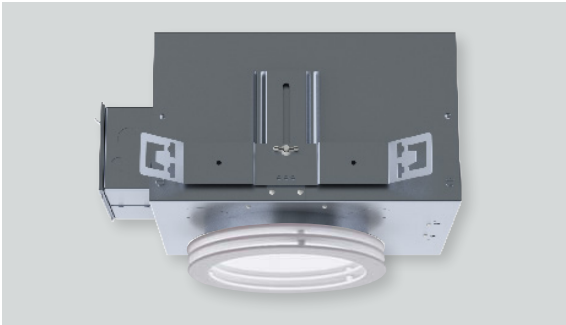

# 6" ROUND DOWNLIGHT / IC RATED

ILLUMITECH DECORATIVE / 2000 LUMENS

A	B	C	D	E	F
6.4	.625	6.0	7.5	10L-13L: 13.2 20L: 19.2	9.5
162.6 mm	15.2 mm	152.4 mm	191.0 mm		241.3 mm

## RDFI6XT - DECORATIVE TRIM / IC RATED

### APPLICATION

Versatile 6" Round aperture recessed LED downlight for Insulated Ceiling installations with a wide range of lumens and optical controls. Three tier decorative ring trim adds visual appeal and ceiling brightness.

### FEATURES

Two-stage optical system for smooth light distribution and focus control. Quick change LED module with interchangeable optics for job site adjustment and fixture maintenance. Shallow plenum design. Tool-less driver and j-box access. Posi-lock trim retention torsion springs.