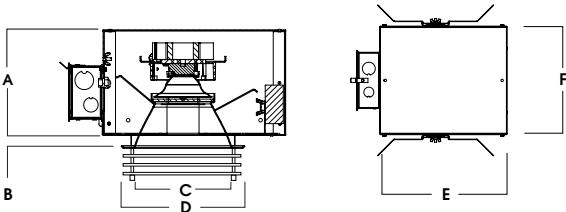

# 6" ROUND DOWNLIGHT / IC RATED

ILLUMITECH DECORATIVE / 2000 LUMENS

A	B	C	D	E	F
6.4	.625	6.0	7.5	10L-13L: 13.2 20L: 19.2	9.5
162.6 mm	15.2 mm	152.4 mm	191.0 mm		241.3 mm