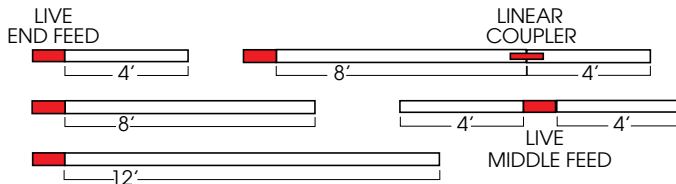

GLOBAL ECO TRACK

1 CIRCUIT / 1 NEUTRAL

USE GES66 ADAPTOR

GES SERIES

COMPONENTS OF GES TRACK INSTALLATION

TYPICAL TRACK INSTALLATIONS

- Architectural Grade
- ISO 9002 Quality
- Low Profile, easy installation
- Integral Suspension Rail
- Copper connector / polycarbonate components
- UL Listed.
- 1 Circuit

DESCRIPTION	DESCRIPTION 1 CIRCUIT
4' TRACK	GES204
8' TRACK	GES208
12' TRACK	GES212

SPECIFY FINISH: Natural Aluminum (-1) Available for track lengths only; Black (-2); White (-3)

ACCESSORIES FOR GES TRACK INSTALLATION

LIVE END
1 CIRCUIT **GES11**

FLEXIBLE CONDUIT CONNECTION
1 Circuit **GES 13 + 16**

FEEDABLE "X" CONNECTOR
1 CIRCUIT **GES38**

DEAD END
1 CIRCUIT **GES41**

FEEDABLE "L" CONNECTOR
1 CIRCUIT **GES34**

LIVE MIDDLE FEED
1 CIRCUIT **GES14**

LINEAR COUPLER
1 CIRCUIT **GES21**

FEEDABLE "T" CONNECTOR
1 CIRCUIT **GES40**

MONO POINT
1 CIRCUIT **GES70**
SPECIFY ADAPTOR **GES66**

SPECIFY FINISH: Black (-2); White (-3)

MOUNTING ACCESSORIES FOR GLOBAL ECO TRACK

STEM KIT for GES-GEA37 ( )
Specify Stem Length
12", 18", 24", 48"

T-BAL CLIP
GEA7

END FEED SUSPENSION
GEA11

UNIVERSAL SUSPENSION
GEA10

OTHER ACCESSORIES NOT SHOWN

DESCRIPTION	DESCRIPTION 1 CIRCUIT
Conduit End Feed	GES13
Outlet Box Cover	GES15
Floating Feed	GES67

SPECIFY FINISH: Black (-2); White (-3)

Dimensions shown are nominal. Spectrum Lighting is continually improving products and reserves the right to make changes that will not alter performance or appearance with or without written notice.

SPECTRUM LIGHTING, INC
www.speclight.com

PROJECT:

TYPE:

CAT. NO.:

994 Jefferson Street, Fall River, MA 02721 508.678.2303 FAX 508.678.2260