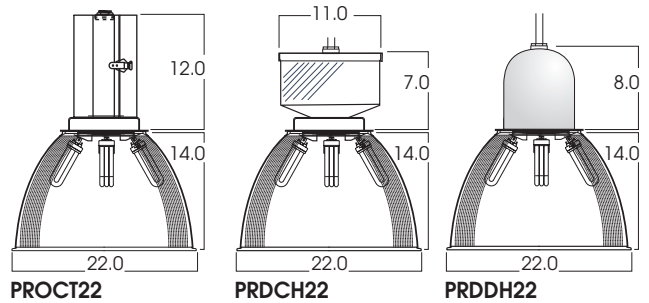

**SPECLUME
PENDANT
LUNA LIGHT**
COMPACT FLUORESCENT

**SL
SERIES**

PRODUCT INFORMATION:

- The SpecLume LUNA-LIGHT Series offers an attractive opal etch refractor and lens.
- Choose 27K lamps for moon-glow light output.
- Instant On/Off. Integral 750 lumen EM available.
- Stepped dimming using multiple circuit wiring.
- Energy -efficient lamps and ballast.
- Lexalite® Opal tone reflector allows muted up-light component.
- Wide choice of mounting options.
- 20 Powdercoat colors available (gloss white standard.)
- Damp location listed.
- UL listed.

MODEL	LAMPS	WATTS	BALLAST	OPTIONS	MOUNTING	REFRACTOR	DIFFUSER	OPTIONS				
PROCT22- 22" x 14" 8 Lamp (42w MAX) 4 Lamp (57w MAX) 4 Lamp (70w MAX)	CF1 CF2 CF3 CF4 CF6	26 32 42 57 70	EX -Electronic 120/277	2CIR -2 Circuit 3CIR -3 Circuit 4CIR -4 Circuit FS -Fuse holder and fuse EM -Emergency 94 (750 lumens) Integral up to 42w TST -Twist-Lok Socket	HM* -Hang Straight (3/8 IPS) PM* -Rigid Pendant (3/8 IPS) CD* -Aircraft Cable, Straight Cord SC1 -Safety Cable HC -Hook & 72" cord NM2 -1/2" Hub NM3 -3/4" Hub	OP22 -Diffuse SC2 -Safy Cable Refractor Trim	DOOR22 -Spun Door BC22 -Band Clamp	LENS OP -Opal Acrylic Lens				
PRDCH22- 22" x 14" 8 Lamp (42w MAX) 4 Lamp (57w MAX) 4 Lamp (70w MAX)	CF8											
PRDDH22- 22" x 14" 8 Lamp (42w MAX) 4 Lamp (57w MAX) 4 Lamp (70w MAX)												
PROCT22	CF8	42	EX	2CIR	HM36	OP22	BC22	OP				

* Specify Length in inches
See SpecLume Mounting Page

Dimensions shown are nominal. Spectrum Lighting is continually improving products and reserves the right to make changes that will not alter performance or appearance with or without written notice.