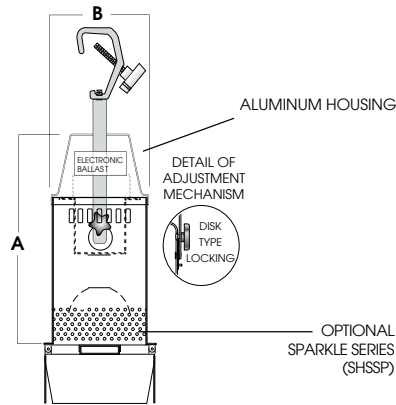

A	B
12.2 309.9 mm	5.8 147.3 mm

SERIES	WATTS	LAMPS	DIST,	TRACK ADAPTOR/MOUNTING	FINISH	ACCESSORIES*
SHSINC	50w	PAR30	ND	TRACK MOUNT	MW-Matte White	LN56-Lens
SHSSPINC	75w	PAR38	12°	GES66- Works with GES Track	MB-Matte Black	HL56-Hex Louver
	100w		MD	TEK100- Works with TEK Track	GW-Gloss White	See Lens Options
	150w		24°	HTEK100- Works with HTEK Track	GB-Gloss Black	
			WD	GA100- Works with XTS Track	PT-Platinum Silver	
			38°	SURFACE MOUNT	MT-Mini Texture Silver	
				PC1-Pipe Clamp	TW-Texture White	
				C6P-6" Straight Cord and Plug**	TB-Mini Texture Black	
				C24P-24" Straight Cord and Plug**	BZ-Bronze	
				C5P-5" Round Surface Mount Canopy	AZ-Anodic Bronze	
				120V/277V	CC-Custom Color	
				GES70-Monopoint Canopy		
				120v Only/GES66 Adaptor		
				Accessory Finish will Match Fixture	See SPECTRUM color chart for a full list of colors	* Accessories Finish will Match Fixture
				**Specify Plug Type	Black, Silver, Bronze Finishes With Black Adaptor/Cords White Finishes With White Adaptor/Cord	

EXAMPLE: SHSINC150PAR38MD/TEK100MTBD

PROJECT:	TYPE:
CAT. NO.: