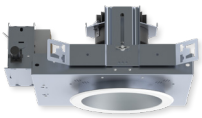

AVAILABLE HOUSING TYPE

RDF06LU - Downlight