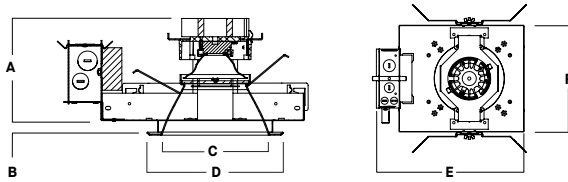

HOUSING DIMENSIONS

RDFO6LU - NEW CONSTRUCTION / 14L MAX

Non-IC rated, thermally protected frame-in kit for new construction.

A	B	C	D	E	F
6.3	.625	6.0	7.5	14.7	9.5
160.0 mm	15.2 mm	152.4 mm	191.0 mm	373.4 mm	241.3 mm