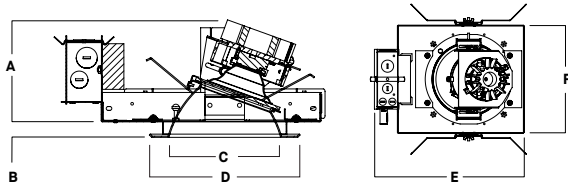

RAFO6LU - NEW CONSTRUCTION / 14L MAX

Non-IC rated, thermally protected frame-in kit for new construction.

A	B	C	D	E	F
6.1	.625	6.0	7.5	14.7	9.5
154.9 mm	15.2 mm	152.4 mm	191.0 mm	373.4 mm	241.3 mm

FEATURES

APPLICATIONS

6" Round LU downlight platform with Tunable color (HUE) system. System can be programmed for scenes or set for manual control. Adjusts to over 300,000 colors as well as 1650K-8000K white light.

FEATURES

Two-stage optical system for smooth light distribution and focus control. Quick change LED module with interchangeable optics for job site adjustment and fixture maintenance. Shallow plenum design. Tool-less driver and j-box access. Posi-lock trim retention torsion springs. Integral 5/8" (.625) collar, works in ceiling up to 1" Deep.

FINISH

Variety of powdercoat and anodized finishes available. Matte white flange is standard.

ELECTRONICS

LED system features LED module with proprietary Tunable color (HUE) technology that provides consistent, stable color with CCT control of +/- 100K over life of the light engine. Base CRI is 90 with <2 MacAdam Ellipse binning. Variety of dimming controls (by Others). The Hive Antenna is the main control app., and is available for both Apple and Android devices.

TRIM DATA

RD6FLU - DOWNLIGHT

RA6FLU - ADJUSTABLE