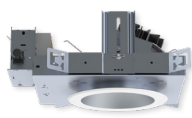

RAF06LU - Adjustable

PRODUCT SELECTOR GUIDE

HOUSING					MOUNTING OPTIONS	TRIM OPTIONS				
SERIES	LUMENS	CCT / K	BEAM	CONTROL / VOLTAGE	BAR HANGERS	TRIM TYPE	FINISH	FLANGE FINISH	LENS	TRIM OPTIONS
	14L	80CMX		DMXLU1						

EXAMPLE

RDF06LU	14L	80CMX	MD	DMXLU1	BH27	RD6FLU	MW	MF	SO	

HOUSING							MOUNTING OPTIONS		
SERIES	LUMENS¹	CCT / K	BEAM	CONTROL / VOLTAGE			BAR HANGERS		
Downlight	14L	1400 Lm	80CMX	16K-80K	ND	20°	DMXLU_	DMX Configuration	1 120V
RDF06LU					MD	30°			2 277V
Adjustable					WD	40°			
RAF06LU					XW	50°			
				Single Unit Control Via Bluetooth The Hive Antenna, DMX System Required For Multi-Unit System					
1 Peak Source Lumens									
						BH27		27" Solid Bars Standard Bar Hangers	
						H12		12" - 24" Expandable Bars	
						CB24		24" C-Channel Bars	

- Kelvin (16K-80K) and color (RGBW) tuning fixture.
- True saturated greens, blues and reds.
- Controllable with DMX or Bluetooth controls.
- Peak of 1400 source lumens.
- Smooth light distribution for general illumination.
- Shallow plenum construction.
- L70 at >60,000 Hours at 70% lumens maintenance.
- 5 year warranty on fixture and electronics.
- Sustainable fixture.
- Dry/damp or wet location rated.
- Ease of maintenance.
- Posi-lock trim retention torsion springs.

TRIM OPTIONS					
TRIM TYPE	FINISH	FLANGE FINISH	LENS	TRIM OPTIONS	
Downlight	MW	MF	SO	W	
RD6FLU	MB	NON MATCHING		GS	
	SG	WF	Micro Prism Solite™ Lens		
	PT	BF			
	CC*	PF			
	CCF*	CCF*			
Adjustable					
RAF6FLU					
See Page (x) for Full Range of Color Options (63-90176)		See Page (x) for Full Range of Color Options (63-90176)