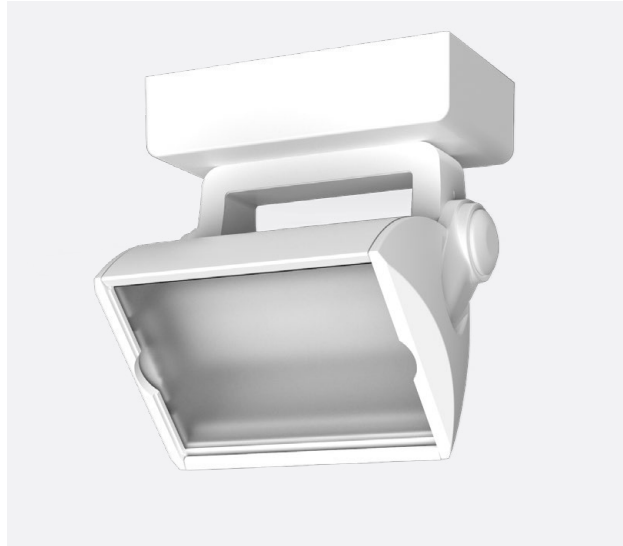

## 7" WALL WASH TRACK LUMINAIRE

Wide Flood 105° x 97° wall wash track or monopoint luminaire with up to 5200 lumens delivered.

LUMENS / WATTAGE DATA			
PART NUMBER	DELIVERED LUMENS	SYSTEM WATTS	LPW
TWY7 50L	5329	41	130

### SERIES

Wide Flood 105° x 97° wall wash track or monopoint luminaire with up to 5300 lumens delivered.

180° of vertical tilt with degree indexing.

350° horizontal rotation.

Soft etch lens for visual comfort and protection of LED from dust.

For use with Spectrum BET Basix track system (Juno Compatible)