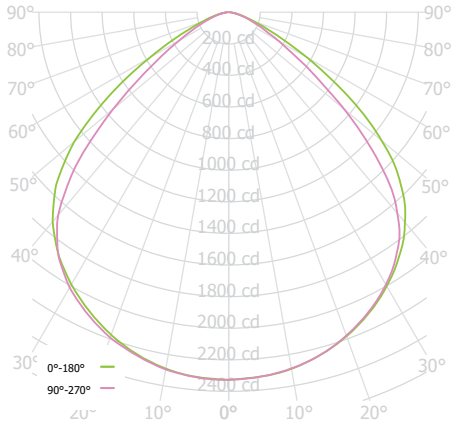

COPYRIGHT 2022 SPECTRUM LIGHTING, INC.

FIXTURE DIMENSIONS

0° POSITION

A	B
76	4.84
194.1 mm	122.9 mm

45° TILT

A	B	C	D	E
4.84	3.14	8.25	1.77	3.86
122.9 mm	79.8 mm	209.6 mm	45.0 mm	98.0 mm

90° TILT

A	B
6.25	5.75
158.7 mm	145.9 mm

SIDE VIEW

A	B
6.89	7.11
175.0 mm	180.7 mm

FIXTURE ACCESSORIES

BET70WH  
MONO POINT CANOPY

TWY7 50L 35K xx BET MW

CANDLEPOWER CURVE TEST SP-01383	PERFORMANCE SUMMARY	REFERENCE DIAGRAM
------------------------------------	---------------------	-------------------

Delivered Lumens: 5329  
 Luminaire Watts: 41  
 LER: 129.98  
 CP at Odeg (Nadir): 2326  
 CRI: 80+  
 Lumen Multiplier: N/A, only 50L tested  
 CCT Multiplier: 40K x 1.0, 50K x 1.0

PERFORMANCE DATA - INITIAL ILLUMINATION (FOOTCANDLES) ON WALL - DIRECT LIGHT ONLY - AIMED AT 0°