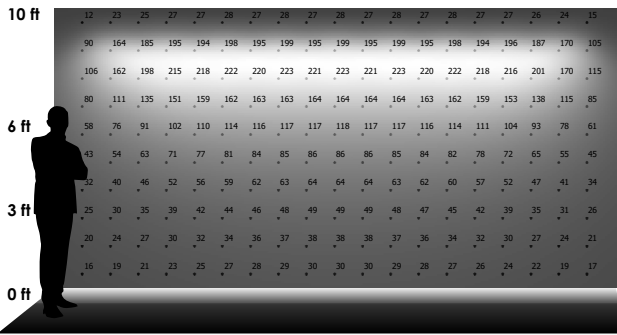

9 LUMINAIRES
2' - 0" away from wall
2' - 0" between luminaires