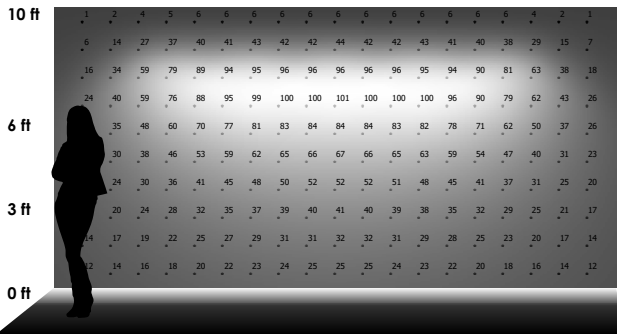

5 LUMINAIRES
3' - 0" away from wall