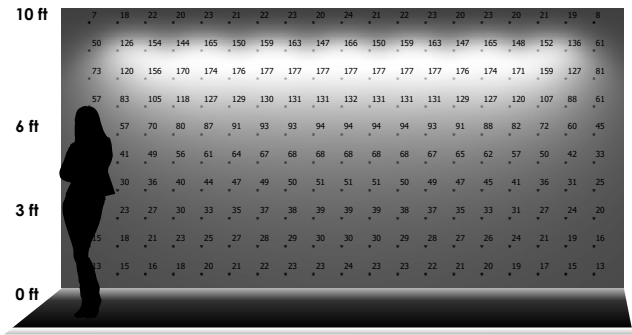

7 LUMINAIRES
2' - 6" away from wall
2' - 6" between luminaires