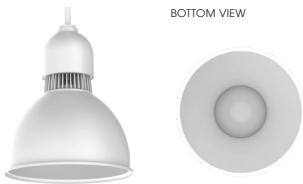

The Lumenmax DDS Series mini bay fixtures are designed for today's modern open ceiling lighting plans. The unique optical diffusors (TF1 and TF2) are efficient, delivering over 100 lumens per watt, while being visually comfortable. At full brightness the diffusor can be viewed directly. There is no harsh light or glare present as is common with high bays and many other LED fixtures. These fixtures are available in 12" and 16" sizes with a full range of dimming, mounting, kelvin, finish color and other options to make these easily specifiable. Lumenmax DDS fixtures for office, retail, school, hospital and other open ceiling plan settings where a quality visually comfortable light source is required.

12" SERIES - DDS12GV

ALUMINUM

BOTTOM VIEW

PRISMATIC

BOTTOM VIEW

DIMENSIONS

DDS12GV	A	B	C
ALUMINUM	12.5	14.9	5.1
PRISMATIC	12.4	14.3	5.1

16" SERIES - DDS16GV