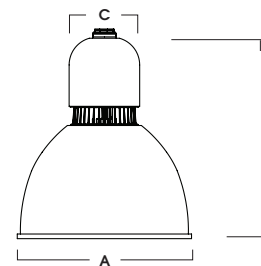

12" SERIES - DDS12GV

ALUMINUM

BOTTOM VIEW

PRISMATIC

BOTTOM VIEW

DIMENSIONS

DDS12GV	A	B	C
ALUMINUM	12.5	14.9	5.1
PRISMATIC	12.4	14.3	5.1

16" SERIES - DDS16GV

ALUMINUM

BOTTOM VIEW

PRISMATIC

BOTTOM VIEW

DDS16GV	A	B	C
ALUMINUM	16.2	19.2	6.5
PRISMATIC	16.2	19.6	6.5