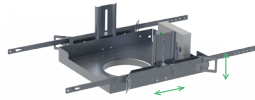

BAR HANGERS

BH27 - 27" SOLID BARS