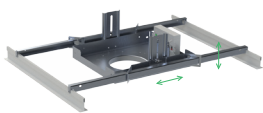

CB24 / CB48 - C-CHANNEL BARS

ADDITIONS

FS - FUSING

Slow blow type fuse protects fixture against voltage surges. Factory installed.