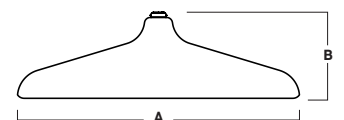

A	B
24.1 612.1 mm	7.2 182.8 mm