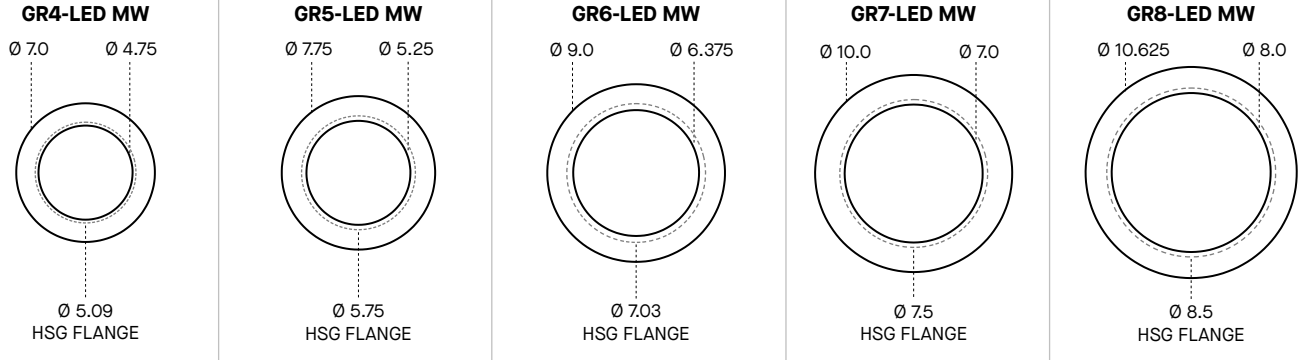

GOOF RINGS

REMODEL SERIES

SGRTE - DOWNLIGHT (DEFAULT COLOR MATTE WHITE)

SGRTA - ADJUSTABLE

SGRTESQ - DOWNLIGHT

EXAMPLE

STANDARD LED CAT

GR_-LED __*

GRA_-LED __*

NOMINAL SIZE COLOR

CUSTOM OD LED CAT

GR_-LED __*(OD__)

GRA_-LED __*(OD__)

NOMINAL SIZE COLOR CUSTOM OD SIZE

FULLY CUSTOM LED CAT

GR-LED __*(__IDx__OD)

GRA-LED __*(__IDx__OD)

COLOR CUSTOM ID SIZE CUSTOM OD SIZE

FULLY CUSTOM SQUARE LED CAT

GRSQ-LED __*(__IDx__OD)

COLOR CUSTOM ID SIZE CUSTOM OD SIZE

* DEFAULT COLOR IS MATTE WHITE. ADDITIONAL COLORS AVAILABLE - PLEASE CONTACT FACTORY