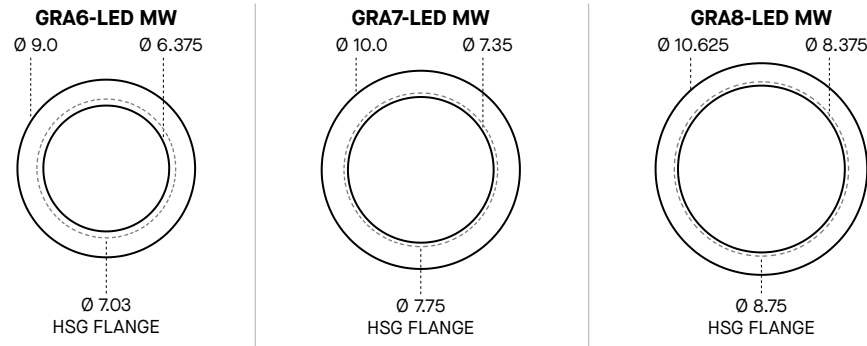

GOOF RINGS

REMODEL SERIES

SGRTE - DOWNLIGHT (DEFAULT COLOR MATTE WHITE)

SGRTA - ADJUSTABLE

SGRTESQ - DOWNLIGHT

EXAMPLE

STANDARD LED CAT

GR_-LED __*

GRA_-LED __*

NOMINAL SIZE COLOR

CUSTOM OD LED CAT

GR_-LED __*(OD__)

GRA_-LED __*(OD__)

NOMINAL SIZE COLOR CUSTOM OD SIZE

FULLY CUSTOM LED CAT

GR-LED __*(__IDx__OD)

GRA-LED __*(__IDx__OD)

COLOR CUSTOM ID SIZE CUSTOM OD SIZE

FULLY CUSTOM SQUARE LED CAT

GRSQ-LED __*(__IDx__OD)

COLOR CUSTOM ID SIZE CUSTOM OD SIZE

* DEFAULT COLOR IS MATTE WHITE. ADDITIONAL COLORS AVAILABLE - PLEASE CONTACT FACTORY