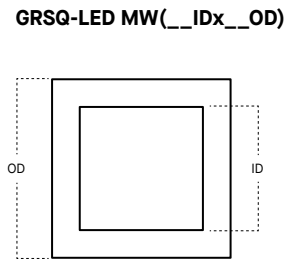

GOOF RINGS

REMODEL SERIES

SGRTE - DOWNLIGHT (DEFAULT COLOR MATTE WHITE)

SGRTA - ADJUSTABLE

SGRTESQ - DOWNLIGHT

EXAMPLE

STANDARD LED CAT

GR_-LED __*