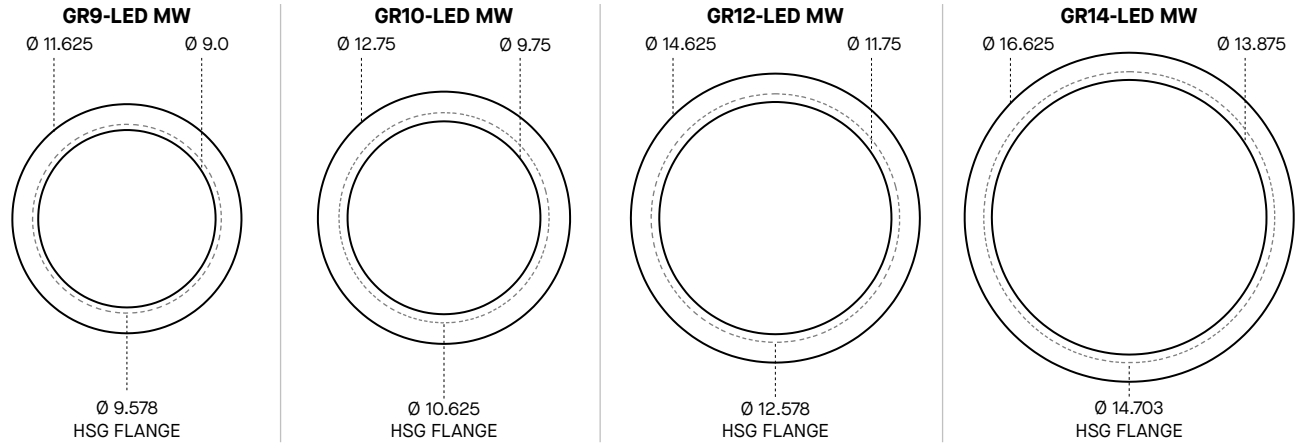

GOOF RINGS

REMODEL SERIES

SGRTE - DOWNLIGHT (DEFAULT COLOR MATTE WHITE)

SGRTA - ADJUSTABLE

SGRTESQ - DOWNLIGHT

EXAMPLE

STANDARD LED CAT

GR_-LED __*

GRA_-LED __*

NOMINAL SIZE COLOR

CUSTOM OD LED CAT

GR_-LED __*(OD__)

GRA_-LED __*(OD__)

NOMINAL SIZE COLOR CUSTOM OD SIZE

FULLY CUSTOM LED CAT

GR-LED __*(__IDx__OD)

GRA-LED __*(__IDx__OD)

COLOR CUSTOM ID SIZE CUSTOM OD SIZE

FULLY CUSTOM SQUARE LED CAT

GRSQ-LED __*(__IDx__OD)

COLOR CUSTOM ID SIZE CUSTOM OD SIZE

* DEFAULT COLOR IS MATTE WHITE. ADDITIONAL COLORS AVAILABLE - PLEASE CONTACT FACTORY