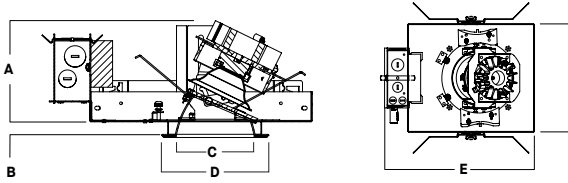

RAFO4LU - NEW CONSTRUCTION / 14L MAX

Non-IC rated, thermally protected frame-in kit for new construction.

A	B	C	D	E	F
6.1	.625	4.0	5.4	14.7	9.5
154.9 mm	15.2 mm	101.6 mm	137.6 mm	373.4 mm	241.3 mm

TRIM DATA

RD4FLU - DOWNLIGHT

RA4FLU - ADJUSTABLE

FEATURES

APPLICATIONS

4" Round LU downlight platform with Tunable color (HUE) system. System can be programmed for scenes or set for manual control. Adjusts to over 300,000 colors as well as 1650K-8000K white light.

FEATURES

Two-stage optical system for smooth light distribution and focus control. Quick change LED module with interchangeable optics for job site adjustment and fixture maintenance. Shallow plenum design. Tool-less driver and j-box access. Posi-lock trim retention torsion springs. Integral 5/8" (.625) collar, works in ceiling up to 1" Deep.

FINISH

Variety of powdercoat and anodized finishes available. Matte white flange is standard.

ELECTRONICS

LED system features LED module with proprietary Tunable color (HUE) technology that provides consistent, stable color with CCT control of +/- 100K over life of the light engine. Base CRI is 90 with <2 MacAdam Ellipse binning. Variety of dimming controls (by Others). The Hive Antenna is the main control app., and is available for both Apple and Android devices.

CONSTRUCTION

Housing/frame constructed of #20 ga. galvanized steel to resist corrosion. Self-flanged one piece trim spun from 0.063" thick high purity aluminum and finished to specification.

CODE COMPLIANCE

BAA Compliant. Non-IC rated. ETL certified to meet US and Canadian standards. Suitable for dry or damp locations. Optional Wet location. Manufactured and tested to UL standards No. 1598/8750.

Spectrum Lighting