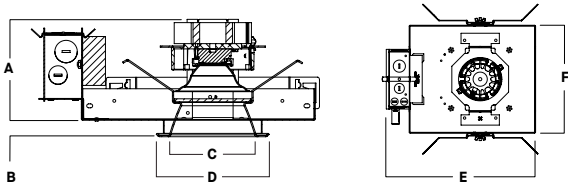

HOUSING DIMENSIONS

RDFO4LU - NEW CONSTRUCTION / 14L MAX

Non-IC rated, thermally protected frame-in kit for new construction.

A	B	C	D	E	F
6.1	.625	4.0	5.4	14.7	9.5
154.9 mm	15.2 mm	101.6 mm	137.2 mm	373.4 mm	241.3 mm