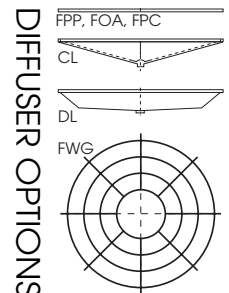

**COMFORT ZONE "SILENT"
LOW MOUNTED FIXTURES
ED17 METAL HALIDE**

The *Comfort Zone "SILENT"* Series offers a unique solution to low mounting height applications

FEATURES:

- Refractor is opalescent acrylic, with exterior linear detail. Exterior glow softens transition to surroundings.
- Diffusers available mounted in matching spun aluminum door.
- Electronic Metal Halide ballasts (120/277) are located in easy access housings at fixture level.
- Choice of mounting options and mounting systems
- Damp location listed. WL option.
- Manufactured and tested to UL standard No. 1598. ETL Listed.

MODEL NO

CZ1208OP-
12" X 8"
Opaline finish refractor
CZ1611OP-
16" X 11"
Opaline finish refractor

WATTAGE

70- 70 W ED17
100- 100 W ED17

BALLAST

EX- Electronic 120/277 Standard
OPTION

QRS- Quartz Re-strike

DIFFUSERS*

PG- Flat Prismatic Lens
GL- Tempered Glass Lens
CNL- Conical Lens.
DRL- Drop Lens
FWG- Flat Wire Guard

* All diffusers require door.

MOUNTING

HM- Hang-straight Pendant.
CD- Aircraft Cable, Straight cord
SM- Surface Mount