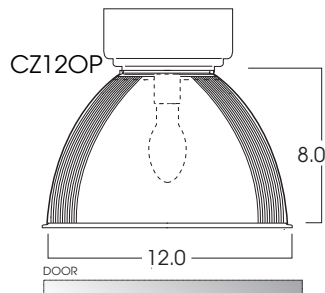

**COMFORT ZONE "SILENT"
LOW MOUNTED FIXTURES
ED17 METAL HALIDE**

The *Comfort Zone "SILENT"* Series offers a unique solution to low mounting height applications

FEATURES:

- Refractor is opalescent acrylic, with exterior linear detail. Exterior glow softens transition to surroundings.
- Diffusers available mounted in matching spun aluminum door.
- Electronic Metal Halide ballasts (120/277) are located in easy access housings at fixture level.
- Choice of mounting options and mounting systems
- Damp location listed. WL option.
- Manufactured and tested to UL standard No. 1598. ETL Listed.

MODEL NO

CZ1208OP-
12" X 8"
Opaline finish refractor
CZ1611OP-
16" X 11"
Opaline finish refractor

WATTAGE

70- 70 W ED17
100- 100 W ED17

BALLAST

EX- Electronic 120/277 Standard
OPTION

QRS- Quartz Re-strike

DIFFUSERS*

PG- Flat Prismatic Lens
GL- Tempered Glass Lens
CNL- Conical Lens.
DRL- Drop Lens
FWG- Flat Wire Guard

* All diffusers require door.

MOUNTING

HM- Hang-straight Pendant.
CD- Aircraft Cable, Straight cord
SM- Surface Mount