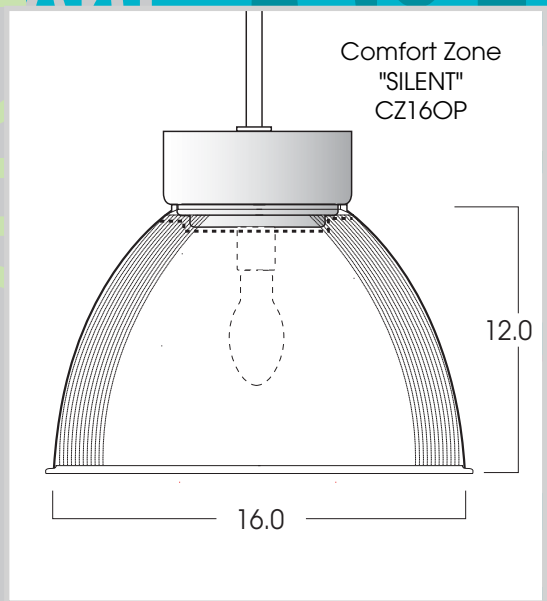

**COMFORT ZONE "SILENT"
LOW MOUNTED FIXTURES
ED17 METAL HALIDE**

The *Comfort Zone "SILENT"* Series offers a unique solution to low mounting height applications

FEATURES:

- Refractor is opalescent acrylic, with exterior linear detail. Exterior glow softens transition to surroundings.
- Diffusers available mounted in matching spun aluminum door.
- Electronic Metal Halide ballasts (120/277) are located in easy access housings at fixture level.
- Choice of mounting options and mounting systems
- Damp location listed. WL option.
- Manufactured and tested to UL standard No. 1598. ETL Listed.

MODEL NO

CZ1208OP-
12" X 8"
Opaline finish refractor
CZ1611OP-
16" X 11"
Opaline finish refractor

WATTAGE

70- 70 W ED17
100- 100 W ED17

BALLAST

EX- Electronic 120/277 Standard
OPTION

QRS- Quartz Re-strike

DIFFUSERS*

PG- Flat Prismatic Lens
GL- Tempered Glass Lens
CNL- Conical Lens.
DRL- Drop Lens
FWG- Flat Wire Guard

* All diffusers require door.

MOUNTING

HM- Hang-straight Pendant.
CD- Aircraft Cable, Straight cord
SM- Surface Mount