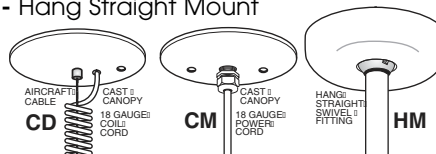

OPTIONS

- **CD-** Ceiling Mount Coil Cord and Aircraft Cable.
- **CM-** Ceiling Mount/Cord
- **HM-** Hang Straight Mount