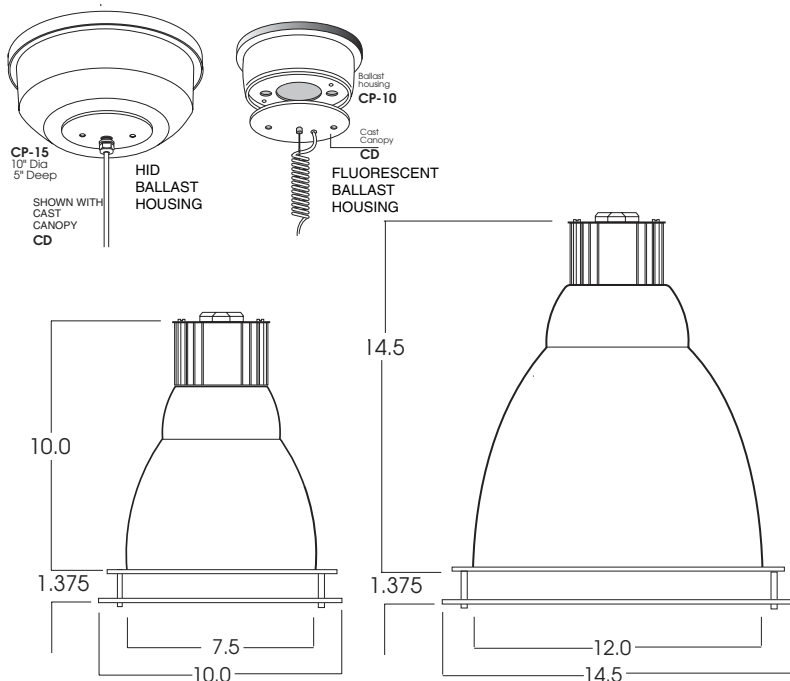

REMOTE BALLAST HOUSINGS

ORDER OPTIONS

MODEL NO.	DIAMETER	HEIGHT	INCANDESCENT	FLUORESCENT CP10 Ballast in Canopy	HID Remote Ballast housing
SP-RP0808*	8.5	10.0	150W	1 x 13W-42W	35W - 100W
SP-RP1014*	10.0	12.0	200W	1 or 2 13W-42W	35W - 150W
SP-RP1214*	12.0	14.0	300W	1 or 2 13W-57W	35W - 175W

* Use **CF** for Compact Fluorescent
 * Use **INC** for Incandescent
 * Use **MH** for Metal Halide
 **Clear and colored glass available, consult the factory.

ORDER EXAMPLE:
 SPRP1214MH250H1/CP15/CD/1TCFG/.

PRODUCT INFORMATION

- Reflector Pendant with the addition of an elegant trim tier is transformed from the attractive to the elegant.
- Shade of spun heavy gauge aluminum. Tier of frosted soda lime tempered glass.
- Extruded aluminum socket holder/decor top.
- Choose from colored powder-coat finish or natural metal treatment. (Brushed aluminum is standard).
- Remote ballast compartments allow complete installation below ceiling level.
- Suitable for use in wet location.
- Made in U.S.A