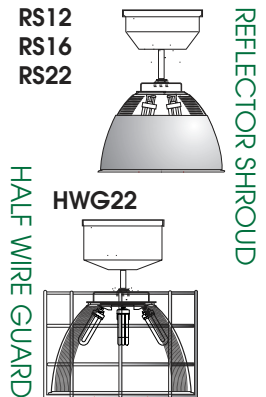

SPECTRUM "LumenMax" DCHRM CF SERIES 8X42 WATTS MAXIMUM

FEATURES:

- The "Lumen Max" CF Series offers unique alternative to Metal Halide.
- DCHRM style is decorative and compact.
- Instant on/off. Integral 750 lumen EM available
- Stepped dimming using multiple circuit wiring.
- Energy-efficient lamps and ballasts.
- 86.9% efficient (8-42 watt PLT in 22" profile).
- Lexalite® prismatic refractor allows up-light component. Opal and etched diffuse finishes are available.
- Wide choice of mounting options
- Choose from variety lenses or wire guards.
- 20 Powdercoat colors available, **Gloss White** is standard.
- Damp location listed.
- UL Listed
- Made in USA

DIFFUSER OPTIONS

MODEL	LAMPS	WATTAGE	ELECTRICAL	MOUNTING	REFRACTOR	DIFFUSER OPTIONS
PRDCHRM12- 12" X 8" 3 LAMP 42W MAX	CF1 CF2 CF3	18 - 18 W 26 - 26 W 32 - 32 W	2CIR - 2 Circuit 3CIR - 3 Circuit 4CIR - 4 Circuit	HM* - Hang-straight Pendant. 3/8 IPS	PR12 - Clear 16 Prismatic 22	WAG12 - Wire Guard 16 22
PRDCHRM16- 16" X 11" 6 LAMP 42W MAX 4 LAMP 57W MAX	CF4 CF6 CF8	42 - 42 W 57 - 57 W 70 - 70 W	FS - Fusing EM - Emergency 94 (750 lumens) Integral up to 42W	PM* - Rigid Pendant 3/8 IPS	OP12 - Opal Etch 16 22	HWG22 - Half Wire Guard 22
PRDCHRM22 22" X 14" 8 LAMP 42W MAX 4 LAMP 57W MAX 4 LAMP 70W MAX		BALLAST EX - Electronic 120/277 Standard	TST - Twist-Lok Socket	CD* - Aircraft Cable, Straight Cord SC1 - Safety Cable HC - Hook & Cord NM2 - 1/2" Hub NM3 - 3/4" Hub * Specify length in 6" increments	DF12 - Diffuse 16 22	DOOR12 - Spun Aluminum Door 16 22
EXAMPLE: PRDCHRM22	CF8	42EX/	2CIR/EM	/HM36	/PR22	/WAG22
						PP