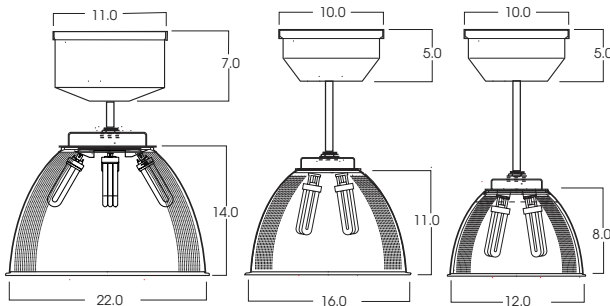

SPECTRUM "LumenMax" DCHRM CF SERIES 8X42 WATTS MAXIMUM

FEATURES:

- The "Lumen Max" CF Series offers unique alternative to Metal Halide.
- DCHRM style is decorative and compact.
- Instant on/off. Integral 750 lumen EM available
- Stepped dimming using multiple circuit wiring.
- Energy-efficient lamps and ballasts.
- 86.9% efficient (8-42 watt PLT in 22" profile).
- Lexalite® prismatic refractor allows up-light component. Opal and etched diffuse finishes are available.
- Wide choice of mounting options
- Choose from variety lenses or wire guards.
- 20 Powdercoat colors available, **Gloss White** is standard.
- Damp location listed.
- UL Listed
- Made in USA

DIFFUSER OPTIONS

MODEL	LAMPS	WATTAGE	ELECTRICAL	MOUNTING	REFRACTOR	DIFFUSER OPTIONS
PRDCHRM12- 12" X 8" 3 LAMP 42W MAX	CF1 CF2 CF3	18 - 18 W 26 - 26 W 32 - 32 W	2CIR - 2 Circuit 3CIR - 3 Circuit 4CIR - 4 Circuit	HM* - Hang-straight Pendant. 3/8 IPS	PR12 - Clear 16 Prismatic 22	WAG12 - Wire Guard 16 22
PRDCHRM16- 16" X 11" 6 LAMP 42W MAX 4 LAMP 57W MAX	CF4 CF6 CF8	42 - 42 W 57 - 57 W 70 - 70 W	FS - Fusing EM - Emergency 94 (750 lumens) Integral up to 42W	PM* - Rigid Pendant 3/8 IPS	OP12 - Opal Etch 16 22	HWG22 - Half Wire Guard 22
PRDCHRM22 22" X 14" 8 LAMP 42W MAX 4 LAMP 57W MAX 4 LAMP 70W MAX		BALLAST EX - Electronic 120/277 Standard	TST - Twist-Lok Socket	CD* - Aircraft Cable, Straight Cord SC1 - Safety Cable HC - Hook & Cord NM2 - 1/2" Hub NM3 - 3/4" Hub * Specify length in 6" increments	DF12 - Diffuse 16 22	DOOR12 - Spun Aluminum Door 16 22
EXAMPLE: PRDCHRM22	CF8	42EX/	2CIR/EM	/HM36	/PR22	/WAG22
						PP