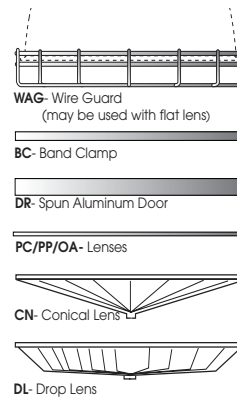

SPECTRUM "LumenMax" DCHRM CF SERIES 8X42 WATTS MAXIMUM

FEATURES:

- The "Lumen Max" CF Series offers unique alternative to Metal Halide.
- DCHRM style is decorative and compact.
- Instant on/off. Integral 750 lumen EM available
- Stepped dimming using multiple circuit wiring.
- Energy-efficient lamps and ballasts.
- 86.9% efficient (8-42 watt PLT in 22" profile).
- Lexalite® prismatic refractor allows up-light component. Opal and etched diffuse finishes are available.
- Wide choice of mounting options
- Choose from variety lenses or wire guards.
- 20 Powdercoat colors available, **Gloss White** is standard.
- Damp location listed.
- UL Listed
- Made in USA

DIFFUSER OPTIONS

MODEL	LAMPS	WATTAGE	ELECTRICAL	MOUNTING	REFRACTOR	DIFFUSER OPTIONS
PRDCHRM12- 12" X 8" 3 LAMP 42W MAX	CF1 CF2 CF3	18 - 18 W 26 - 26 W 32 - 32 W	2CIR - 2 Circuit 3CIR - 3 Circuit 4CIR - 4 Circuit	HM* - Hang-straight Pendant. 3/8 IPS	PR12 - Clear 16 Prismatic 22	WAG12 - Wire Guard 16 22
PRDCHRM16- 16" X 11" 6 LAMP 42W MAX 4 LAMP 57W MAX	CF4 CF6 CF8	42 - 42 W 57 - 57 W 70 - 70 W	FS - Fusing EM - Emergency 94 (750 lumens) Integral up to 42W	PM* - Rigid Pendant 3/8 IPS	OP12 - Opal Etch 16 22	HWG22 - Half Wire Guard 22
PRDCHRM22 22" X 14" 8 LAMP 42W MAX 4 LAMP 57W MAX 4 LAMP 70W MAX		BALLAST EX - Electronic 120/277 Standard	TST - Twist-Lok Socket	CD* - Aircraft Cable, Straight Cord SC1 - Safety Cable HC - Hook & Cord NM2 - 1/2" Hub NM3 - 3/4" Hub * Specify length in 6" increments	DF12 - Diffuse 16 22	DOOR12 - Spun Aluminum Door 16 22
EXAMPLE: PRDCHRM22	CF8	42EX/	2CIR/EM	/HM36	/PR22	/WAG22
						PP