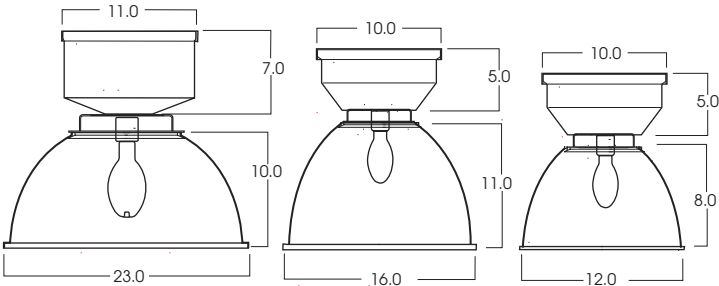

SPECTRUM "LumenMax" DCH MH SERIES 400 WATTS MAXIMUM

DCH: Deco Ballast Housing

FEATURES:

- The "Lumen Max" metal halide series is designed for high and mid-bay applications.
- DCH style is decorative and compact.
- Pulse-start standard on lamps up to 150 watts.
- Metal Halide dimming available in some wattage ranges, consult factory.
- Energy-efficient ballast.
- High purity spun aluminum reflector.
- Wide choice of mounting options
- 20 Powdercoat colors available, **Gloss White** is standard
- Damp location listed.
- Made in USA
- UL Listed

DIFFUSER OPTIONS

MODEL

ALDCH12-
12" X 8"
100 W MAX

ALDCH16-
16" X 11"
175 W MAX

ALDCH22
22" X 14"
400 W MAX

LAMPS*

MH39 - 39W
MH50 - 50W
MH70 - 70 W
MH100 - 100 W
MH175 - 175 W
MH250 - 250 W
MH320 - 320 W
MH350 - 350 W
MH400 - 400 W
*Open Rated when used without lens