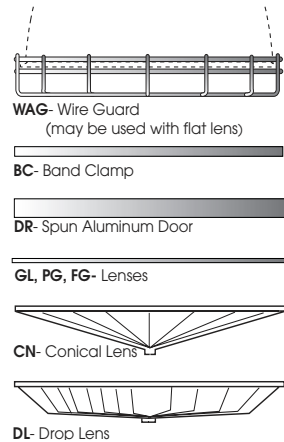

SPECTRUM "LumenMax" DCH MH SERIES 400 WATTS MAXIMUM

DCH: Deco Ballast Housing

FEATURES:

- The "Lumen Max" metal halide series is designed for high and mid-bay applications.
- DCH style is decorative and compact.
- Pulse-start standard on lamps up to 150 watts.
- Metal Halide dimming available in some wattage ranges, consult factory.
- Energy-efficient ballast.
- High purity spun aluminum reflector.
- Wide choice of mounting options
- 20 Powdercoat colors available, **Gloss White** is standard
- Damp location listed.
- Made in USA
- UL Listed