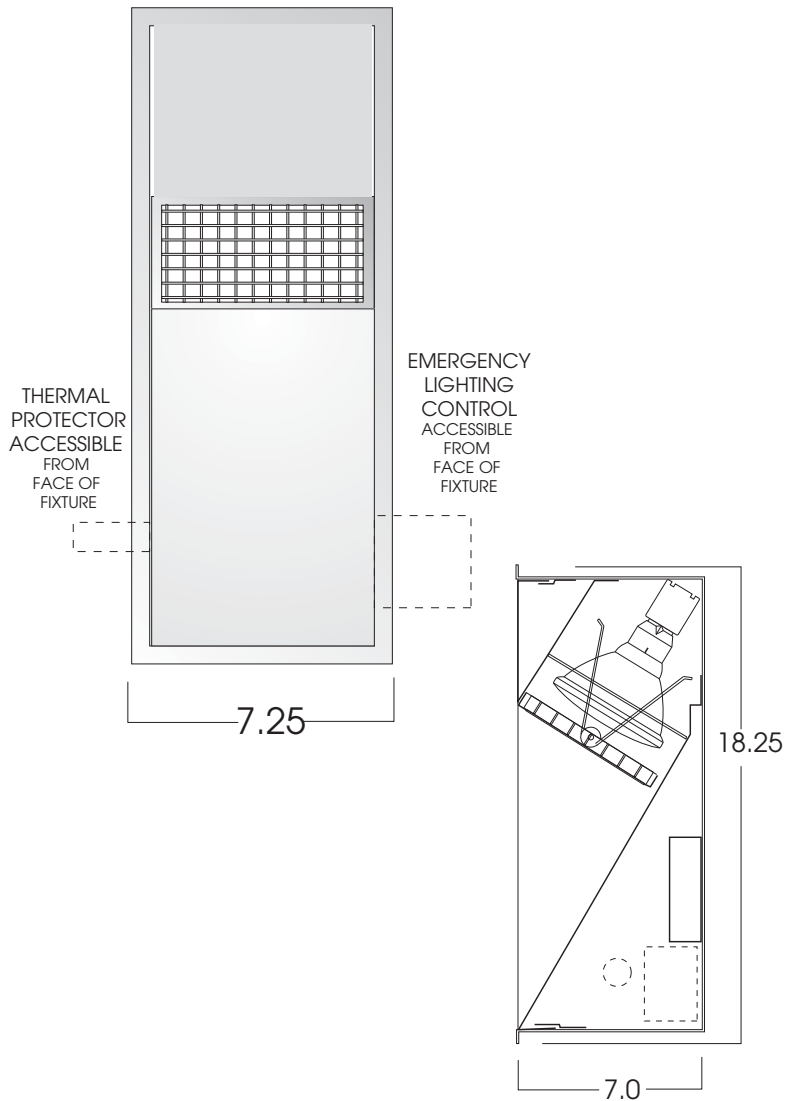

FEATURES:

- Inset vertical Wall Fixture.
- Sloped reflector recessed for visual depth
- 1/2" Square cube louver diffuser, finished black
- Fixture constructed of aluminum for installation in dry-wall location.
- Finish to be specified
- Poreclain pulse-rated socket.
- Mounting by others
- Electronic ballast with thermal protector., accessible from face of fixture.
- Emergency lighting control accessible from front of fixture
- Damp location listed.

OPTIONS:

- FS-** Fusing..
- PG-** Prismatic Spread Lens.
- GS-** Gasket for use at ceiling level.

Dimensions shown are nominal. Spectrum Lighting is continually improving products and reserves the right to make changes that will not alter performance or appearance.

**VERTICAL INSET WALL FIXTURE
PAR38 METAL HALIDE
MATTE BLACK CUBE DIFFUSER**

SERIES	LAMP TYPE	WATTS	BALLAST	OPTIONS	DIFFUSER
SG0718MH					
SG0718MH Spectrum Gold 7" Inset Wall Fixture	PAR38	70	EX- 120/277 Electronic Ballast	FS- Fusing PG- Flat Prismatic Spread Lens.	.5EC-BK- 1/2" Eggcrate + Diffuser-Black