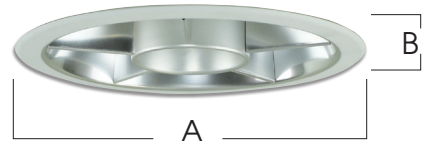

SPECTRUM
DECORATIVE TRIM
 TURBO LOUVER with
 EXTENDED CENTER CONE

TURBO
SERIES

FEATURES:

- Turbo Louver for 9" series downlight.

DECO-TRIM MODEL # TURBO- Specular Alzak Turbo Louver, with Center Cone Extended 1/2"	CENTER FINISHES CA- Clear MW- Matte White SG- Soft Glow
--	--

TRIM DIMENSIONS

APERTURE	9"
A: Diameter	12.5
B: Offset	.25

TRIM DIMENSIONS:
AVAILABLE 9"
SERIES ONLY

SPECIFICATIONS:

1	2	3	4	5
	+		+	
	=			
Choose FIXTURE from SG SERIES (Aperture and Housing)	Specify LAMP (Watts, Ballast, and Voltage)	Choose REFLECTOR (Trim, Options, Color and Finish)	Choose DECO-TRIM (Trim Model Number)	FINISH SPECIFICATION
SG95H	242 E1	AR1036	TURBO CA	SG95H 242 E1 AR1036 TURBO SG