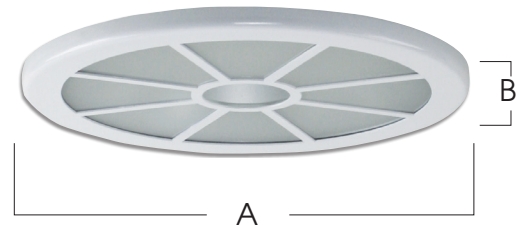

**SPECTRUM
DECORATIVE TRIM
RADIAL
BEZEL LOUVER**

**RDFG
SERIES**

FEATURES:

- RDFG Series offers a decorative Radial-Trim pattern with matching frosted glass.
- Frosted or clear glass available.
- Six standard finishes.

DECO-TRIM MODEL #	FINISHES
RDFG -Radial Bezel Louver with Integral Frosted Glass Lens	CR -Polished Chrome
RDCG -Radial Bezel Louver with Integral Clear Glass Lens	BR -Polished Brass
	MW -Matte White
	GW -Gloss White
	MB -Matte Black
	PT -Platinum

APERTURE	9"
A: Diameter	11.25
B: Off-set	.25

**TRIM DIMENSIONS:
AVAILABLE SG9H
SERIES ONLY**

SPECIFICATIONS:

1	2	3	4	5
	+		+	
	+		+	
=				
Choose FIXTURE from SG SERIES (Aperture and Housing)	Specify LAMP (Watts, Ballast, and Voltage)	Choose REFLECTOR (Trim, Options, Color and Finish)	Choose DECO-TRIM (Trim Model Number)	FINISH SPECIFICATION
SG9H	242 EX	AR9420	RDFG	SG9H 242 EX AR9420 RDFG