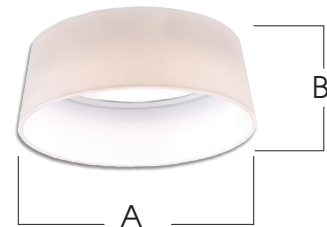

**SPECTRUM
DECORATIVE TRIM**
OPAL / FROSTED
FLARED CONE TRIM

****PY
SERIES**

FEATURES:

- Frosted or Opal flared cone trim available in glass or acrylic.

DECO-TRIM MODEL #	FINISH
FGPY - Frosted Glass Flared Cone Trim	PF -Polished Flange
FAPY - Frosted Acrylic Flared Cone Trim	BB -Black Micro Baffle
OGPY - Opal Glass Flared Cone Trim	WB -White Micro Baffle
OAPY - Opal Acrylic Flared Cone Trim	

TRIM DIMENSIONS

APERTURE	5"
A: Diameter	6.87
B: Offset	2.5

TRIM DIMENSIONS:
**AVAILABLE 5"
SERIES ONLY**

SPECIFICATIONS:

1	2	3	4	5
	+		+	
Choose FIXTURE from SG SERIES (Aperture and Housing)		Specify LAMP (Watts, Ballast, and Voltage)		Choose DECO-TRIM (Trim Model Number)
SG5V		Choose REFLECTOR (Trim, Options, Color and Finish)		FINISH SPECIFICATION
	132 EX	AR5315	OAPY	SG5V 132 EX AR5315 OAPY