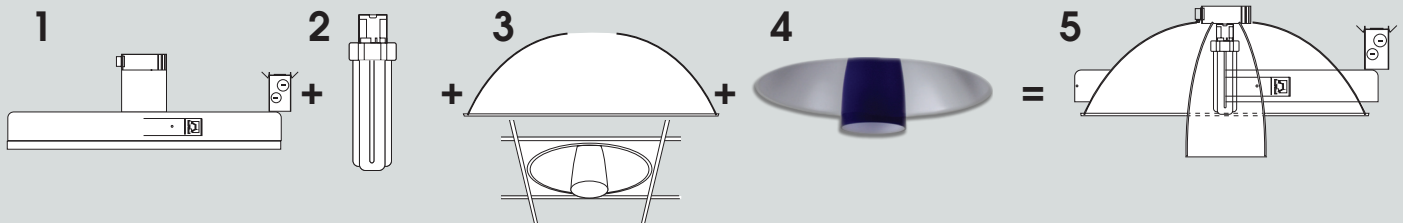

**SPECTRUM
DECORATIVE TRIM**
HAND BLOWN GLASS
INSERT for GRID CEILING

**GCFG7--
SERIES**

FEATURES:

- Hand blown decorative glass insert for grid ceiling.
- Available in four colors as well as clear and full frost.

**GC-Grid Ceiling
with Matte White Pan**

DECO-TRIM MODEL #	FG7FR- Fire Red Cased Frosted Glass
FG7WH- White Cased Frosted Glass	FG7**- Clear Glass Available on Special Request
FG7AO- Amber/Orange Cased Frosted Glass	FF- Full Frost (for frosted outside of colored glass)
FG7SB- Sapphire Blue Cased Frosted Glass	GC- Grid Ceiling with Matte White Pan

TRIM DIMENSIONS

APERTURE	8"
A: Diameter	6.0
B: Depth	6.0

TRIM DIMENSIONS:
**AVAILABLE 2' X 2'
GRID CEILING
SERIES ONLY**

SPECIFICATIONS:

**Choose FIXTURE
from SG SERIES**
(Aperture and
Housing)

SG22V

Specify LAMP
(Watts, Ballast,
and Voltage)