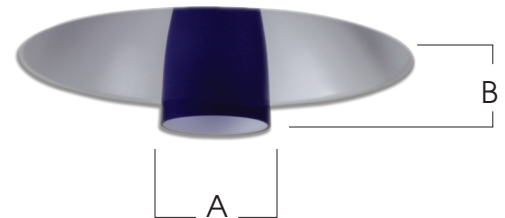

**SPECTRUM
DECORATIVE TRIM**
HAND BLOWN GLASS
INSERT for GRID CEILING

**GCFG7--
SERIES**

FEATURES:

- Hand blown decorative glass insert for grid ceiling.
- Available in four colors as well as clear and full frost.

**GC-Grid Ceiling
with Matte White Pan**

DECO-TRIM MODEL #	FG7FR- Fire Red Cased Frosted Glass
FG7WH- White Cased Frosted Glass	FG7**- Clear Glass Available on Special Request
FG7AO- Amber/Orange Cased Frosted Glass	FF- Full Frost (for frosted outside of colored glass)
FG7SB- Sapphire Blue Cased Frosted Glass	GC- Grid Ceiling with Matte White Pan

TRIM DIMENSIONS

APERTURE	8"
A: Diameter	6.0
B: Depth	6.0

TRIM DIMENSIONS:
**AVAILABLE 2' X 2'
GRID CEILING
SERIES ONLY**

SPECIFICATIONS:

**Choose FIXTURE
from SG SERIES**
(Aperture and
Housing)

SG22V

Specify LAMP
(Watts, Ballast,
and Voltage)