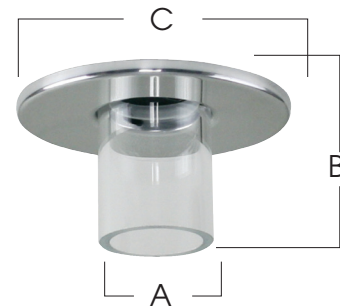

**SPECTRUM
DECORATIVE TRIM
CLEAR GLASS
MINI CYLINDER**

FEATURES:

- Chrome trim with clear Pyrex glass accent.
- For use with SGE3LED and DGDG4X MR16 Fixtures

DECO-TRIM MODEL #
CGCY2- 2.5" Deep Clear Pyrex Glass with Polished Aluminum Trim

TRIM DIMENSIONS

	APERTURE	3.5"
MINI CLEAR GLASS ACCENT CYLINDER	A: Diameter	2.0
	B: Height	2.5
	C: Trim	4.75

SPECIFICATIONS:

1	+	2	+	3	+	4	=	5
Choose FIXTURE from SG SERIES (Aperture and Housing)		Specify LAMP (Watts, Ballast, and Voltage)		Choose REFLECTOR (Trim, Options, Color and Finish)		Choose DECO-TRIM (Trim Model Number)		FINISH SPECIFICATION
SGE3LED		7W31 KMD		AR4250 PA		CGCY2		SGE3LED 7W31 KMD AR4250 PA CGCY2