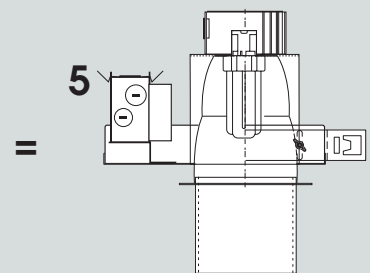

DECO-TRIM MODEL #	FINISHES
<b>FGCY3-</b> 3" Deep Frosted Pyrex Glass	Sandblasted Pyrex Glass Tube
<b>FGCY5-</b> 5" Deep Frosted Pyrex Glass	

**TRIM DIMENSIONS**

APERTURE		3.5"	4"	5"	6"	7"
<b>3" DEEP FROSTED CYLINDER</b>	<b>A:</b> Diameter	3.5	4.0	5.0	6.0	6.5
	<b>B:</b> Height	2.0	3.0	3.0	3.0	3.0
<b>5" DEEP FROSTED CYLINDER</b>	<b>A:</b> Diameter	N/A	4.0	5.0	6.0	6.5
	<b>B:</b> Height	N/A	5.0	5.0	5.0	5.0

**SPECIFICATIONS:**

**Choose FIXTURE from SG SERIES**  
(Aperture and Housing)

**SG5V**

**Specify LAMP**  
(Watts, Ballast, and Voltage)

**126 EX**

**Choose REFLECTOR**  
(Trim, Options, Color and Finish)

**AR5315**

**Choose DECO-TRIM**  
(Trim Model Number)

**FGCY5**

**FINISH SPECIFICATION**

**SG5V 126 EX  
AR5315 FGCY5**

Dimensions shown are nominal. Spectrum Lighting is continually improving products and reserves the right to make changes that will not alter performance or appearance with or without written notice.