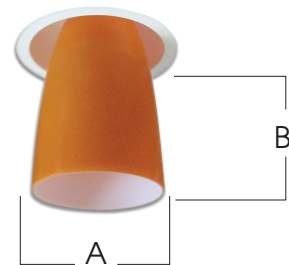

**SPECTRUM
DECORATIVE TRIM
HAND BLOWN
GLASS INSERT**

**FG7--
SERIES**

FEATURES:

- Hand blown decorative glass insert.
- Available in four colors as well as clear and full frost.

DECO-TRIM MODEL #	FG7FR- Fire Red Cased Frosted Glass
FG7WH- White Cased Frosted Glass	FG7**- Clear Glass Available on Special Request
FG7AO- Amber/Orange Cased Frosted Glass	FF- Full Frost (for frosted outside of colored glass)
FG7SB- Sapphire Blue Cased Frosted Glass	

TRIM DIMENSIONS

APERTURE	8"
A: Diameter	6.0
B: Depth	6.0

TRIM DIMENSIONS:
**AVAILABLE 8"
SERIES ONLY**

SPECIFICATIONS:

1	2	3	4	5
	+		+	
	+		=	
Choose FIXTURE from SG SERIES (Aperture and Housing)	Specify LAMP (Watts, Ballast, and Voltage)	Choose REFLECTOR (Trim, Options, Color and Finish)	Choose DECO-TRIM (Trim Model Number)	FINISH SPECIFICATION
SGS8V	142 EX	AR8312	FG7AO	SGS8V 142 EX AR8312 SG7AO