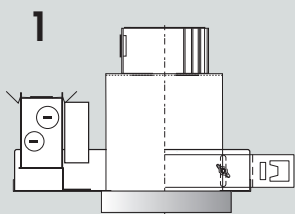

SPECIFICATIONS:

Choose FIXTURE from SG SERIES
(Aperture and Housing)

SG5V