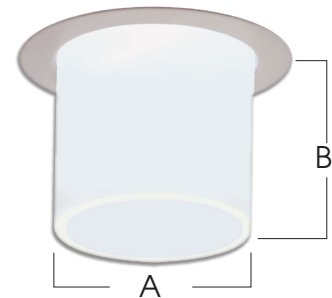

**SPECTRUM  
DECORATIVE TRIM  
FROSTED  
ACRYLIC CYLINDER**

**FACY  
SERIES**

**FEATURES:**

- FACY option frosted acrylic cylinder is installed directly to the reflector can be ordered in 5" and 3" lengths.
- Spectrum FACY series features a machined cast acrylic cylinder.
- This acrylic cylinder is rolled into the reflector using a proprietary system so there are no fasteners or visible hardware.
- Acrylic cast, UV stabilized, machined and frosted for a uniform finish.
- Suitable for compact fluorescent, metal halide and incandescent lamps.

DECO-TRIM MODEL #	FINISHES
<b>FACY3-</b> 3" Deep Frosted Acrylic	Sandblasted Acrylic Tube
<b>FACY5-</b> 5" Deep Frosted Acrylic	

**TRIM DIMENSIONS**

APERTURE		4"	5"	6"	7"
<b>3" DEEP FROSTED CYLINDER</b>	<b>A:</b> Diameter	4.0	5.0	6.0	6.5
	<b>B:</b> Height	3.0	3.0	3.0	3.0
<b>5" DEEP FROSTED CYLINDER</b>	<b>A:</b> Diameter	4.0	5.0	6.0	6.5
	<b>B:</b> Height	5.0	5.0	5.0	5.0

**SPECIFICATIONS:**

**Choose FIXTURE from SG SERIES**  
(Aperture and Housing)

**SG5V**

**Specify LAMP**  
(Watts, Ballast, and Voltage)

**126 EX**

**Choose REFLECTOR**  
(Trim, Options, Color and Finish)

**AR5315**