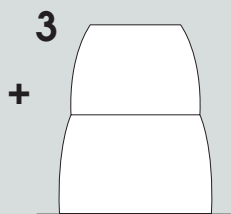

DECO-TRIM MODEL #	FINISHES
<b>FACY3-</b> 3" Deep Frosted Acrylic	Sandblasted Acrylic Tube
<b>FACY5-</b> 5" Deep Frosted Acrylic	

**TRIM DIMENSIONS**

APERTURE		4"	5"	6"	7"
<b>3" DEEP FROSTED CYLINDER</b>	<b>A:</b> Diameter	4.0	5.0	6.0	6.5
	<b>B:</b> Height	3.0	3.0	3.0	3.0
<b>5" DEEP FROSTED CYLINDER</b>	<b>A:</b> Diameter	4.0	5.0	6.0	6.5
	<b>B:</b> Height	5.0	5.0	5.0	5.0

**SPECIFICATIONS:**

**Choose FIXTURE from SG SERIES**  
(Aperture and Housing)

**SG5V**

**Specify LAMP**  
(Watts, Ballast, and Voltage)

**126 EX**

**Choose REFLECTOR**  
(Trim, Options, Color and Finish)

**AR5315**