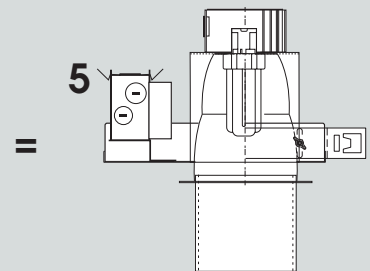

DECO-TRIM MODEL #	FINISHES
<b>FACY3-</b> 3" Deep Frosted Acrylic	Sandblasted Acrylic Tube
<b>FACY5-</b> 5" Deep Frosted Acrylic	

**TRIM DIMENSIONS**

APERTURE		4"	5"	6"	7"
<b>3" DEEP FROSTED CYLINDER</b>	<b>A:</b> Diameter	4.0	5.0	6.0	6.5
	<b>B:</b> Height	3.0	3.0	3.0	3.0
<b>5" DEEP FROSTED CYLINDER</b>	<b>A:</b> Diameter	4.0	5.0	6.0	6.5
	<b>B:</b> Height	5.0	5.0	5.0	5.0

**SPECIFICATIONS:**

**Choose FIXTURE from SG SERIES**  
(Aperture and Housing)

**SG5V**

**Specify LAMP**  
(Watts, Ballast, and Voltage)

**126 EX**

**Choose REFLECTOR**  
(Trim, Options, Color and Finish)

**AR5315**

**Choose DECO-TRIM**  
(Trim Model Number)

**FACY5**

**FINISH SPECIFICATION**

**SG5V 126 EX  
AR5315 FACY5**

Dimensions shown are nominal. Spectrum Lighting is continually improving products and reserves the right to make changes that will not alter performance or appearance with or without written notice.