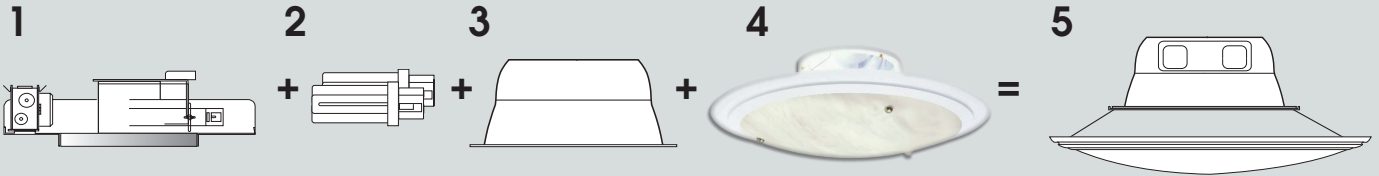

**SPECTRUM
DECORATIVE TRIM**
SUSPENDED TRANSLUCENT
BOWL w/ METAL RING

**DSRB
SERIES**

FEATURES:

- Faux Alabaster or White Acrylic bowl with spun aluminum decorative metal ring.
- Recessed light source allows classic open illuminated bowl fixture in areas with low ceiling restrictions.
- Choose 16", 18" or 24" diameter open bowl, formed of faux alabaster or white acrylic.
- Bowl suspended using adjustable cable fittings.

DECO-TRIM MODEL #	METAL RING FINISHES
DSRB*-FA - Deep Faux Alabaster Bowl (*diameter)	MW -Matte White
DSRB*-WA - Deep Acrylic Bowl (*diameter)	MB -Matte Black
	BA -Brushed Aluminum
	BR -Bronze

TRIM DIMENSIONS

APERTURE	8"	8"	8"	9"	8"	9"
A: Diameter	16"	18"	24"	16"	18"	24"
B: Offset	3.0	3.24	4.0	3.0	3.24	4.0
C: Bowl Depth	3.25	3.50	3.75	3.25	3.50	3.75

SPECIFICATIONS:

**Choose FIXTURE
from SG SERIES**
(Aperture and
Housing)