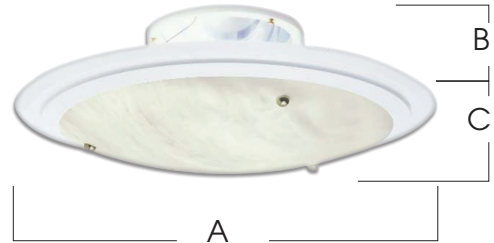

**SPECTRUM
DECORATIVE TRIM**
SUSPENDED TRANSLUCENT
BOWL w/ METAL RING

**DSRB
SERIES**

FEATURES:

- Faux Alabaster or White Acrylic bowl with spun aluminum decorative metal ring.
- Recessed light source allows classic open illuminated bowl fixture in areas with low ceiling restrictions.
- Choose 16", 18" or 24" diameter open bowl, formed of faux alabaster or white acrylic.
- Bowl suspended using adjustable cable fittings.

DECO-TRIM MODEL #	METAL RING FINISHES
DSRB*-FA - Deep Faux Alabaster Bowl (*diameter)	MW -Matte White
DSRB*-WA - Deep Acrylic Bowl (*diameter)	MB -Matte Black
	BA -Brushed Aluminum
	BR -Bronze

TRIM DIMENSIONS

APERTURE	8"	8"	8"	9"	8"	9"
A: Diameter	16"	18"	24"	16"	18"	24"
B: Offset	3.0	3.24	4.0	3.0	3.24	4.0
C: Bowl Depth	3.25	3.50	3.75	3.25	3.50	3.75

SPECIFICATIONS:

**Choose FIXTURE
from SG SERIES**
(Aperture and
Housing)