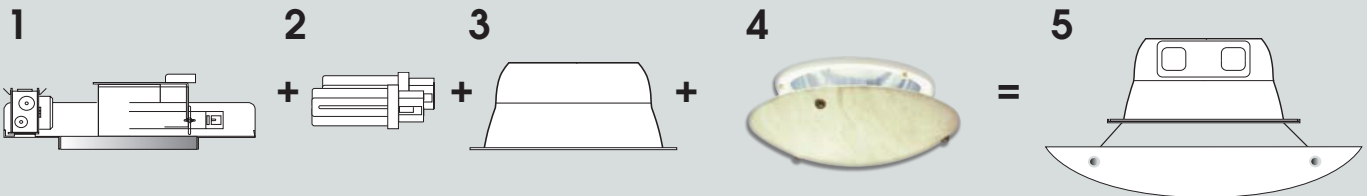

**SPECTRUM
DECORATIVE TRIM**
DESIGNER OPEN
SUSPENDED BOWL

**DSB
SERIES**

FEATURES:

- Faux Alabaster or White Acrylic suspended bowl.
- Recessed light source allows classic open illuminated bowl fixture in areas with low ceiling restrictions.
- Choose 14.0" or 20.0" diameter open bowl, formed of faux alabaster or white acrylic.
- Bowl suspended using adjustable cable fittings.

DECO-TRIM MODEL #	FINISHES
DSB14-14" Deep Suspended Bowl	FA -Faux Alabaster
DSB20-20" Deep Suspended Bowl	WA -White Acrylic

TRIM DIMENSIONS

APERTURE	8"	8"	9"	9"
A: Diameter	14"	20"	14"	20"
B: Offset	3.0	2.7	3.0	1.7
C: Bowl Depth	3.25	3.75	3.25	3.75

SPECIFICATIONS:

Choose FIXTURE from SG SERIES
(Aperture and Housing)

SG9H

Specify LAMP
(Watts, Ballast, and Voltage)

242 EX

Choose REFLECTOR
(Trim, Options, Color and Finish)

AR9410

Choose DECO-TRIM
(Trim Model Number)

DSB20 FA

FINISH SPECIFICATION

**SG9H 242 EX
AR9410 DSB20FA**

Dimensions shown are nominal. Spectrum Lighting is continually improving products and reserves the right to make changes that will not alter performance or appearance with or without written notice.