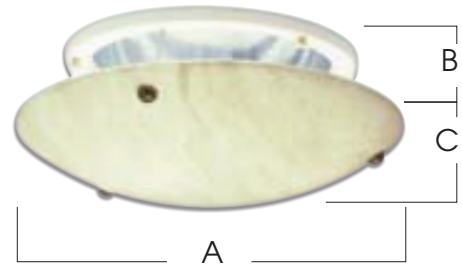

**SPECTRUM
DECORATIVE TRIM**
DESIGNER OPEN
SUSPENDED BOWL

**DSB
SERIES**

FEATURES:

- Faux Alabaster or White Acrylic suspended bowl.
- Recessed light source allows classic open illuminated bowl fixture in areas with low ceiling restrictions.
- Choose 14.0" or 20.0" diameter open bowl, formed of faux alabaster or white acrylic.
- Bowl suspended using adjustable cable fittings.

DECO-TRIM MODEL #	FINISHES
DSB14-14" Deep Suspended Bowl	FA -Faux Alabaster
DSB20-20" Deep Suspended Bowl	WA -White Acrylic

TRIM DIMENSIONS

APERTURE	8"	8"	9"	9"
A: Diameter	14"	20"	14"	20"
B: Offset	3.0	2.7	3.0	1.7
C: Bowl Depth	3.25	3.75	3.25	3.75

SPECIFICATIONS:

Choose FIXTURE from SG SERIES
(Aperture and Housing)

SG9H

Specify LAMP
(Watts, Ballast, and Voltage)

242 EX

Choose REFLECTOR
(Trim, Options, Color and Finish)

AR9410

Choose DECO-TRIM
(Trim Model Number)

DSB20 FA

FINISH SPECIFICATION

**SG9H 242 EX
AR9410 DSB20FA**

Dimensions shown are nominal. Spectrum Lighting is continually improving products and reserves the right to make changes that will not alter performance or appearance with or without written notice.