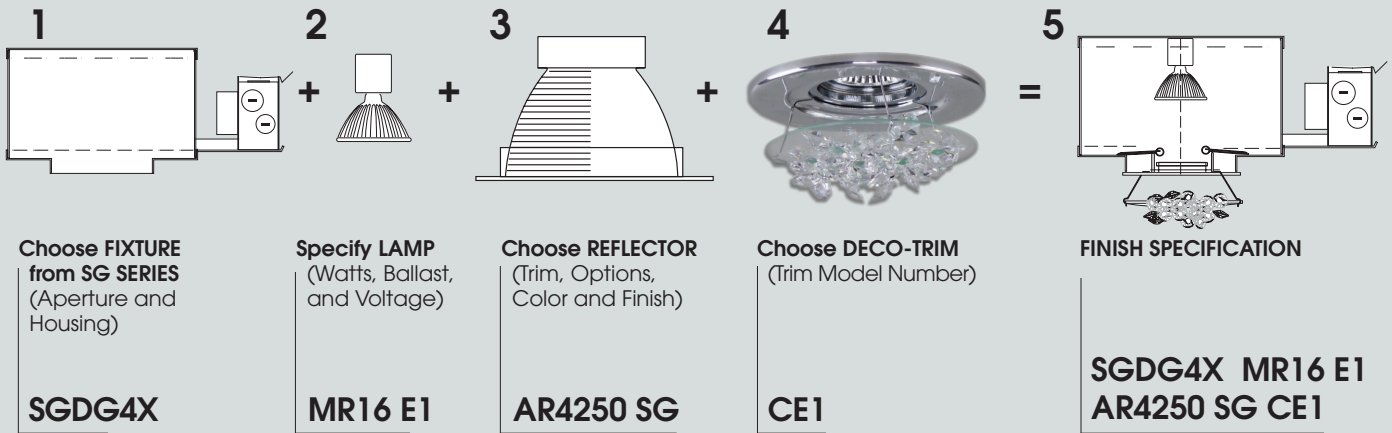

**SPECTRUM
DECORATIVE TRIM**
CRYSTAL CLUSTER
SPUN ALUMINUM TIER

**CE1
SERIES**

FEATURES:

- CE1 series Crystal Cluster features Swarovski™ Crystal Elements

DECO-TRIM MODEL # CE1- Small Crystal Cluster Grouping Tier	TRIM FINISHES BA-Brushed Aluminum PA-Polished Aluminum PB-Polished Bronze GW-Gloss White
--	---

TRIM DIMENSIONS

APERTURE	3.5" AG/DG
A: Diameter	4.5
B: Off-set	1.37

**TRIM DIMENSIONS:
AVAILABLE SGD /
SGAG SERIES ONLY**

SPECIFICATIONS:

Dimensions shown are nominal. Spectrum Lighting is continually improving products and reserves the right to make changes that will not alter performance or appearance with or without written notice.