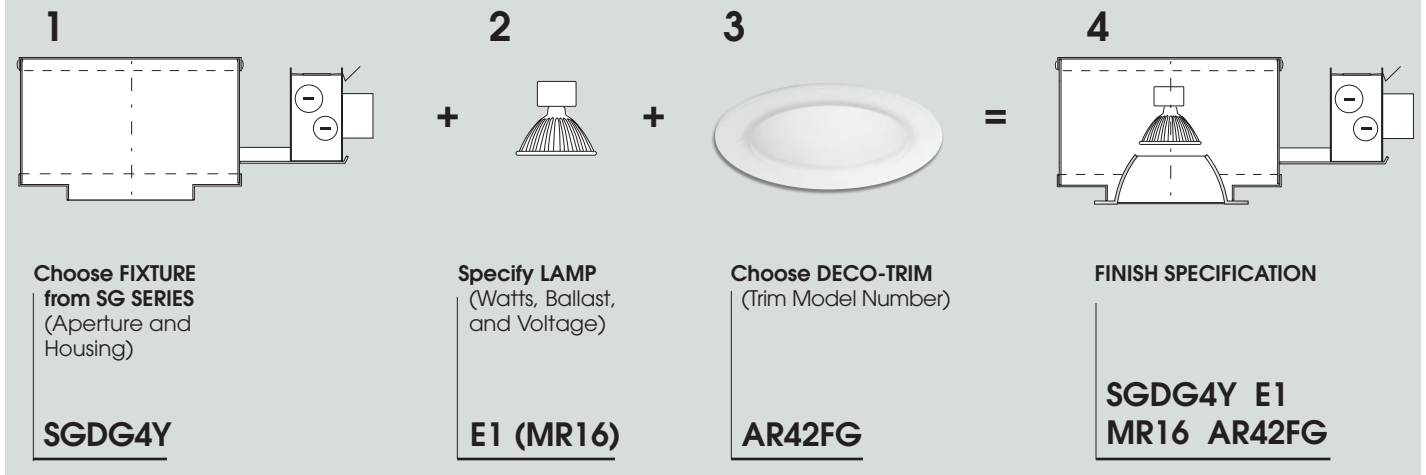

SPECTRUM
DECORATIVE TRIM
 OPALESCENT
 GLASS TRIM

AR42FG
SERIES

FEATURES:

- AR42FG features an architectural opalescent glass trim for soft illumination.
- Wet location available.

DECO-TRIM MODEL # AR42FG - Opalescent Glass Trim	OPTIONS GS -Gasket WL -Wet Location
--	---

TRIM DIMENSIONS

APERTURE	3.5" AG/DG
A: Diameter	3.5

TRIM DIMENSIONS:
**AVAILABLE SGD /
 SGAG SERIES ONLY**

SPECIFICATIONS:

Dimensions shown are nominal. Spectrum Lighting is continually improving products and reserves the right to make changes that will not alter performance or appearance with or without written notice.