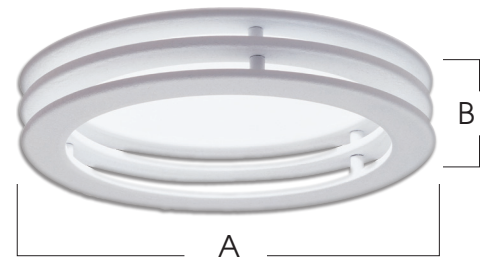

**SPECTRUM
DECORATIVE TRIM**
SPUN ALUMINUM
TRIM RINGS

**3TMR
SERIES**

FEATURES:

- 3TMR offers 1, 2 or 3 metal rings in four finishes to be specified.

DECO-TRIM MODEL #	FINISHES
3TMR -3 Tier Metal Rings	MW -Matte White Ring
2TMR -2 Tier Metal Rings	CR -Polished Chrome Ring
1TMR -1 Tier Metal Ring	BR -Polished Brass Ring
	MB -Matte Black Ring

TRIM DIMENSIONS

APERTURE	6"	7"	8"	9"	10"H	10"V	12"
A: Diameter	8.0	9.0	10.0	11.0	11.5	12.31	14.25
B: Offset	2.25	2.25	2.25	2.25	2.25	2.25	2.25

SPECIFICATIONS:

<p>1</p> <p>Choose FIXTURE from SG SERIES (Aperture and Housing)</p> <p>SG8V</p>	<p>+</p> <p>2</p> <p>Specify LAMP (Watts, Ballast, and Voltage)</p> <p>142 EX</p>	<p>+</p> <p>3</p> <p>Choose REFLECTOR (Trim, Options, Color and Finish)</p> <p>AR8115</p>	<p>+</p> <p>4</p> <p>Choose DECO-TRIM (Trim Model Number)</p> <p>3TMR CR</p>	<p>=</p> <p>5</p> <p>FINISH SPECIFICATION</p> <p>SG8V 142 EX AR8115 3TMR CR</p>
---	---	---	--	---