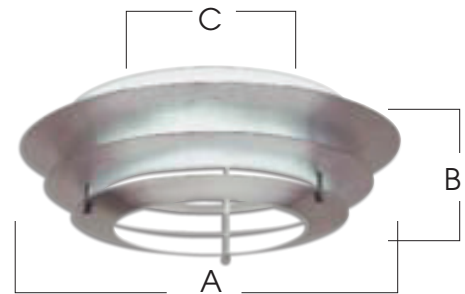

**SPECTRUM  
DECORATIVE TRIM**  
3 TIER CONCAVE  
METAL RINGS

**3CCMR  
SERIES**

**FEATURES:**

- 3 CCMR offers concave metal rings in a finished to be specified.

<b>DECO-TRIM MODEL #</b> <b>3CCMR</b> - 3 Tier Concave Descending Metal Rings	<b>FINISHES</b> <b>BA</b> -Brushed Aluminum <b>PA</b> -Polished Aluminum <b>PB</b> -Polished Bronze <b>GW</b> -Gloss White
--	--

**TRIM DIMENSIONS**

APERTURE	<b>9"</b>
<b>A:</b> Diameter	12.5
<b>B:</b> Offset	6.0
<b>C:</b> Opening	5.0

TRIM DIMENSIONS:  
**AVAILABLE 9"**  
**SERIES ONLY**

**SPECIFICATIONS:**

<p><b>1</b></p>	<p><b>2</b></p>	<p><b>3</b></p>	<p><b>4</b></p>	<p><b>5</b></p>
<p><b>Choose FIXTURE from SG SERIES</b> (Aperture and Housing)</p> <p><b>SG9V</b></p>	<p><b>Specify LAMP</b> (Watts, Ballast, and Voltage)</p> <p><b>142 EX</b></p>	<p><b>Choose REFLECTOR</b> (Trim, Options, Color and Finish)</p> <p><b>AR9115</b></p>	<p><b>Choose DECO-TRIM</b> (Trim Model Number)</p> <p><b>3CCMRBA</b></p>	<p><b>FINISH SPECIFICATION</b></p> <p><b>SG9V 142 EX AR9115 3CCMRBA</b></p>