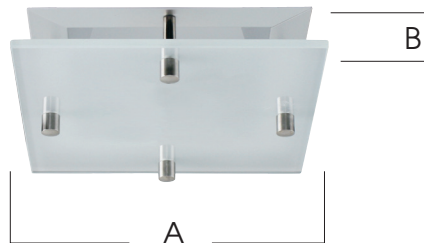

**SPECTRUM
DECORATIVE TRIM**
CLEAR or FROSTED
SQUARE TIER

**1T*GSQ
SERIES**

FEATURES:

- 1TCGSQ offers a hard edged square clear glass trim.
- 1TFGSQ offers a hard edged square frosted glass trim.

DECO-TRIM MODEL #	.25 Soda Lime Standard
1TCGSQ - Clear Glass Square Tier	BORO -add for Borosilicate (white)
1TFGSQ - Frosted Glass Square Tier	Glass
	Spacers are Chrome

TRIM DIMENSIONS

APERTURE	4"
A: Diameter	6.0
B: Offset	.75

SPECIFICATIONS:

1	+	2	+	3	+	4	=	5
Choose FIXTURE from SG4SQ SERIES (Aperture and Housing)		Specify LAMP (Watts, Ballast, and Voltage)		Choose REFLECTOR (Trim, Options, Color and Finish)		Choose DECO-TRIM (Trim Model Number)		FINISH SPECIFICATION
SG4HSQ		132 EX		AR0404		1TCGSQ		SG4HSQ 132 EX AR0404 1TCGSQ