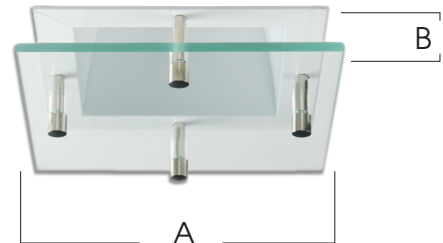

**SPECTRUM
DECORATIVE TRIM**
CLEAR or FROSTED
SQUARE TIER

**1T*GSQ
SERIES**

FEATURES:

- 1TCGSQ offers a hard edged square clear glass trim.
- 1TFGSQ offers a hard edged square frosted glass trim.

DECO-TRIM MODEL #	.25 Soda Lime Standard
1TCGSQ - Clear Glass Square Tier	BORO -add for Borosilicate (white)
1TFGSQ - Frosted Glass Square Tier	Glass
	Spacers are Chrome

TRIM DIMENSIONS

APERTURE	4"
A: Diameter	6.0
B: Offset	.75

SPECIFICATIONS:

1	+	2	+	3	+	4	=	5
Choose FIXTURE from SG4SQ SERIES (Aperture and Housing)		Specify LAMP (Watts, Ballast, and Voltage)		Choose REFLECTOR (Trim, Options, Color and Finish)		Choose DECO-TRIM (Trim Model Number)		FINISH SPECIFICATION
SG4HSQ		132 EX		AR0404		1TCGSQ		SG4HSQ 132 EX AR0404 1TCGSQ