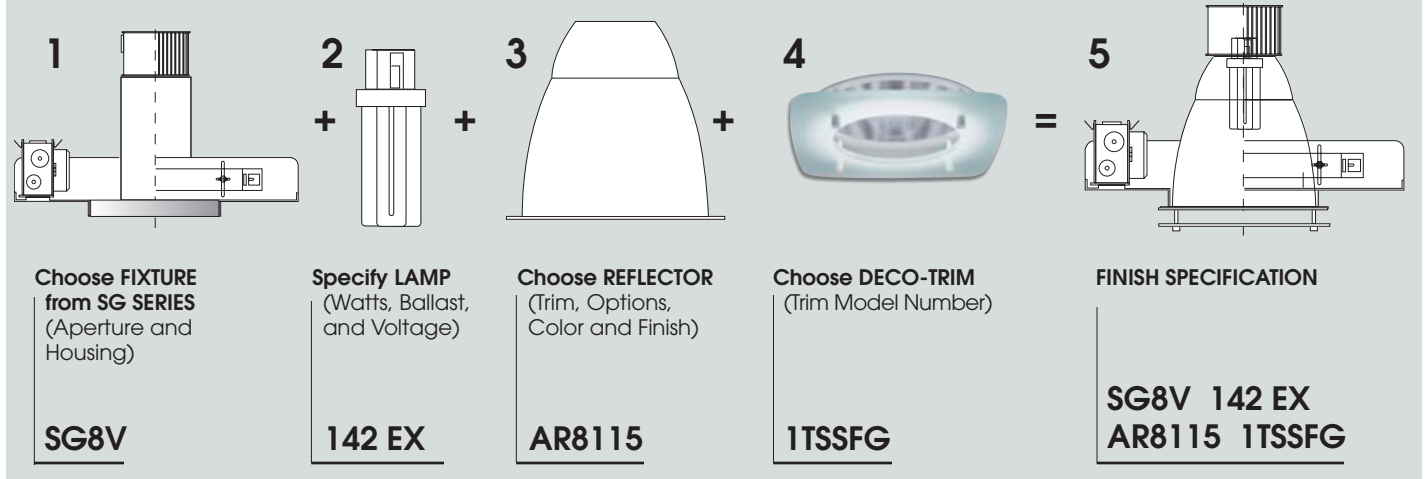

SPECTRUM
DECORATIVE TRIM
 OPEN CENTER FROSTED
 GLASS SOFT SQUARE

1TSSFG
SERIES

FEATURES:

- 1TSSFG offers a soft edged square in glass with an open center.

DECO-TRIM MODEL #	.25 Soda Lime Standard
1TSSFG - Soft Square Frosted Deep Tier with Open Center	BORO -add for Borosilicate (white) Glass <i>Spacers are Chrome</i>

TRIM DIMENSIONS

APERTURE	6"	7"	8"	9"	10"H	10"V	12"
A: Square Size	8.0	9.0	10.0	11.0	11.5	12.31	14.25
B: Offset	.75	.75	.75	.75	.75	.75	.75

SPECIFICATIONS:

Dimensions shown are nominal. Spectrum Lighting is continually improving products and reserves the right to make changes that will not alter performance or appearance with or without written notice.