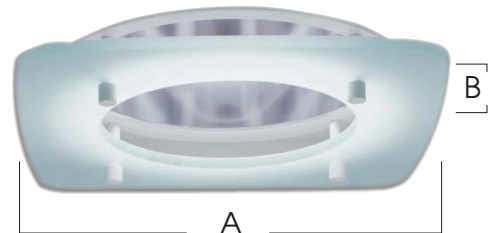

SPECTRUM
DECORATIVE TRIM
 OPEN CENTER FROSTED
 GLASS SOFT SQUARE

1TSSFG
SERIES

FEATURES:

- 1TSSFG offers a soft edged square in glass with an open center.

DECO-TRIM MODEL #	.25 Soda Lime Standard
1TSSFG - Soft Square Frosted Deep Tier with Open Center	BORO -add for Borosilicate (white) Glass <i>Spacers are Chrome</i>

TRIM DIMENSIONS

APERTURE	6"	7"	8"	9"	10"H	10"V	12"
A: Square Size	8.0	9.0	10.0	11.0	11.5	12.31	14.25
B: Offset	.75	.75	.75	.75	.75	.75	.75

SPECIFICATIONS:

Dimensions shown are nominal. Spectrum Lighting is continually improving products and reserves the right to make changes that will not alter performance or appearance with or without written notice.