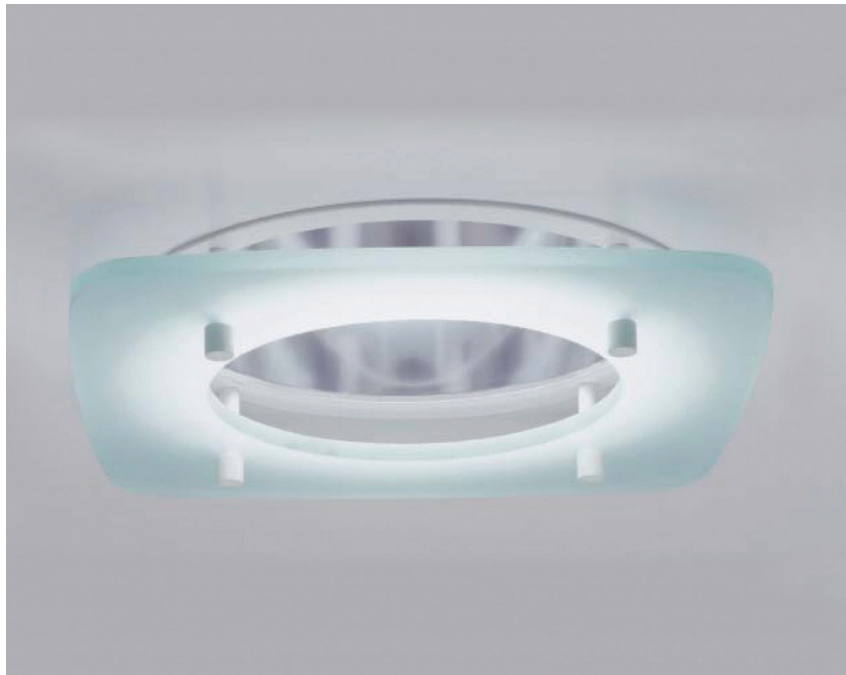

SPECTRUM
DECORATIVE TRIM
 OPEN CENTER FROSTED
 GLASS SOFT SQUARE

1TSSFG
SERIES

FEATURES:

- 1TSSFG offers a soft edged square in glass with an open center.

DECO-TRIM MODEL #	.25 Soda Lime Standard
1TSSFG - Soft Square Frosted Deep Tier with Open Center	BORO -add for Borosilicate (white) Glass <i>Spacers are Chrome</i>

TRIM DIMENSIONS

APERTURE	6"	7"	8"	9"	10"H	10"V	12"
A: Square Size	8.0	9.0	10.0	11.0	11.5	12.31	14.25
B: Offset	.75	.75	.75	.75	.75	.75	.75

SPECIFICATIONS:

Dimensions shown are nominal. Spectrum Lighting is continually improving products and reserves the right to make changes that will not alter performance or appearance with or without written notice.