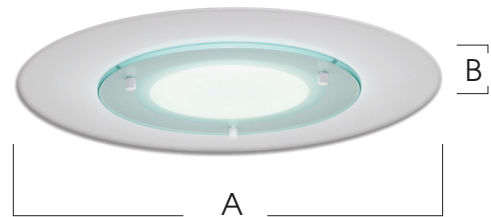

**SPECTRUM**  
**DECORATIVE TRIM**  
 METAL RING with  
 FROSTED GLASS TIER

**1TMRFG**  
**SERIES**

**FEATURES:**

- 1TMRFG offers a large trim disc offset slightly from ceiling.
- Surface allows parameter glow.
- Frosted center tier reduces glare.

DECO-TRIM MODEL #	White Disc with
<b>1TMRFG</b> - 1 Tier Metal Ring with Frosted Glass Center	.25 Soda Lime Standard
	<b>BORO</b> -add for Borosilicate (white) Glass

**TRIM DIMENSIONS**

APERTURE	6"	7"	8"	9"
<b>A:</b> Diameter	9.5	10.5	11.5	12.5
<b>B:</b> Offset	.25	.25	.25	.25

**SPECIFICATIONS:**

<p><b>1</b></p>	<p><b>2</b></p>	<p><b>3</b></p>	<p><b>4</b></p>	<p><b>5</b></p>
<p><b>Choose FIXTURE from SG SERIES</b>          (Aperture and Housing)</p> <p><b>SG8V</b></p>	<p><b>Specify LAMP</b>          (Watts, Ballast, and Voltage)</p> <p><b>142 EX</b></p>	<p><b>Choose REFLECTOR</b>          (Trim, Options, Color and Finish)</p> <p><b>AR8115</b></p>	<p><b>Choose DECO-TRIM</b>          (Trim Model Number)</p> <p><b>1TMRFG</b></p>	<p><b>FINISH SPECIFICATION</b></p> <p><b>SG8V 142 EX</b>  <b>AR8115 1TMRFG</b></p>