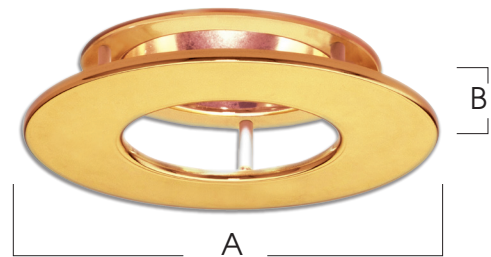

**SPECTRUM
DECORATIVE TRIM**
SMALL POLISHED
SPUN ALUMINUM TIER

**1TMR
SERIES**

FEATURES:

- 1TMR is designed for our 4" series

DECO-TRIM MODEL # 1TMR- Small Polished Tier Ring	FINISHES BA-Brushed Aluminum PA-Polished Aluminum PB-Polished Bronze GW-Gloss White
--	--

TRIM DIMENSIONS

APERTURE	3.5" AG/DG
A: Diameter	4.5
B: Off-set	.75

**TRIM DIMENSIONS:
AVAILABLE SGD /
SGAG SERIES ONLY**

SPECIFICATIONS:

Dimensions shown are nominal. Spectrum Lighting is continually improving products and reserves the right to make changes that will not alter performance or appearance with or without written notice.