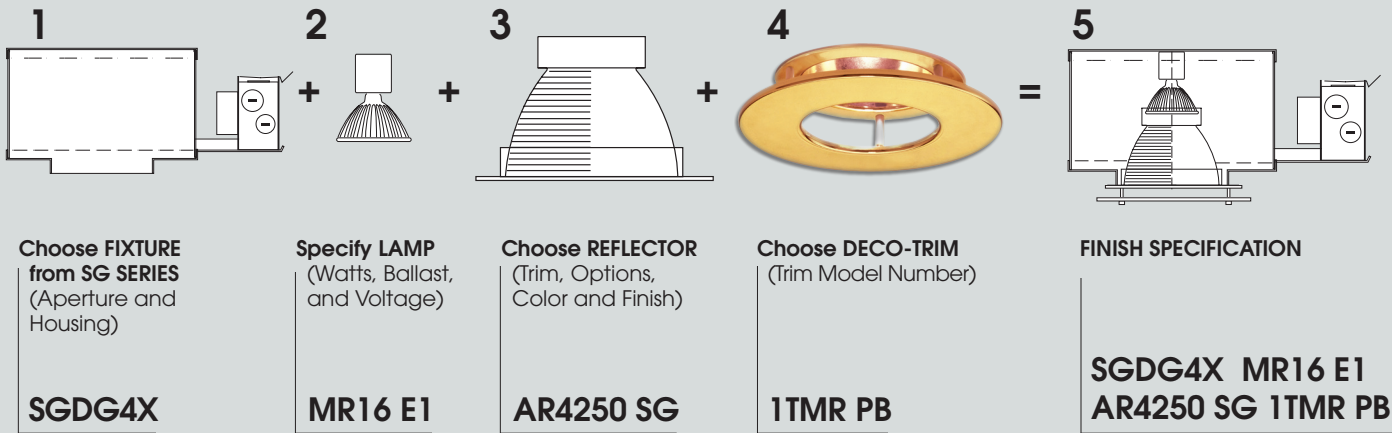

**SPECTRUM
DECORATIVE TRIM**
SMALL POLISHED
SPUN ALUMINUM TIER

**1TMR
SERIES**

FEATURES:

- 1TMR is designed for our 4" series

DECO-TRIM MODEL # 1TMR- Small Polished Tier Ring	FINISHES BA-Brushed Aluminum PA-Polished Aluminum PB-Polished Bronze GW-Gloss White
--	--

TRIM DIMENSIONS

APERTURE	3.5" AG/DG
A: Diameter	4.5
B: Off-set	.75

**TRIM DIMENSIONS:
AVAILABLE SGD /
SGAG SERIES ONLY**

SPECIFICATIONS:

Dimensions shown are nominal. Spectrum Lighting is continually improving products and reserves the right to make changes that will not alter performance or appearance with or without written notice.