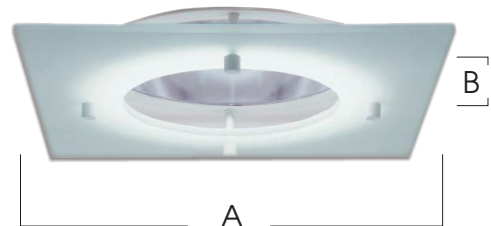

**SPECTRUM  
DECORATIVE TRIM**  
OPEN CENTER GLASS  
HARD SQUARE

**1THS  
SERIES**

**FEATURES:**

- 1THS offers a hard edged square in glass or acrylic with an open center.

<b>DECO-TRIM MODEL #</b> 1THS- Hard Square Frosted Deep Tier with Open Center	<b>GLASS FINISHES</b> FG-Frosted Glass FA-Frosted Acrylic CB-Cobalt Blue
--	---

**TRIM DIMENSIONS**

APERTURE	4"	5"	6"	7"	8"	9"	10"H	10"V	12"
<b>A: Square Size</b>	6.0	7.0	8.0	9.0	10.0	11.0	11.5	12.31	14.25
<b>B: Offset</b>	.75	.75	.75	.75	.75	.75	.75	.75	.75

**SPECIFICATIONS:**

<p><b>1</b></p>	<p><b>2</b></p>	<p><b>3</b></p>	<p><b>4</b></p>	<p><b>5</b></p>
<p><b>Choose FIXTURE from SG SERIES</b> (Aperture and Housing)</p> <p><b>SG8V</b></p>	<p><b>Specify LAMP</b> (Watts, Ballast, and Voltage)</p> <p><b>142 EX</b></p>	<p><b>Choose REFLECTOR</b> (Trim, Options, Color and Finish)</p> <p><b>AR8115</b></p>	<p><b>Choose DECO-TRIM</b> (Trim Model Number)</p> <p><b>1THS FG</b></p>	<p><b>FINISH SPECIFICATION</b></p> <p><b>SG8V 142 EX AR8115 1THS FG</b></p>