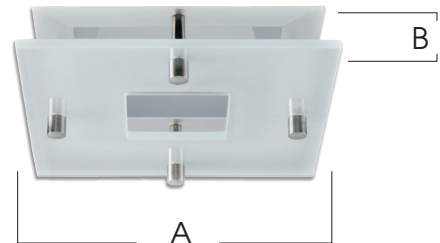

SPECTRUM
DECORATIVE TRIM
 FROSTED SQUARE w/
 OPEN SQUARE CENTER

1TFGSQOC
SERIES

FEATURES:

- 1TFGSQOC offers a hard edged square in glass an open square center.

DECO-TRIM MODEL #	.25 Soda Lime Standard
1TFGSQOC - Frosted Glass Square with an Open Square Center Tier	BORO -add for Borosilicate (white) Glass <i>Spacers are Chrome</i>

TRIM DIMENSIONS

APERTURE	4"
A: Diameter	6.0
B: Offset	.75

SPECIFICATIONS:

Dimensions shown are nominal. Spectrum Lighting is continually improving products and reserves the right to make changes that will not alter performance or appearance with or without written notice.