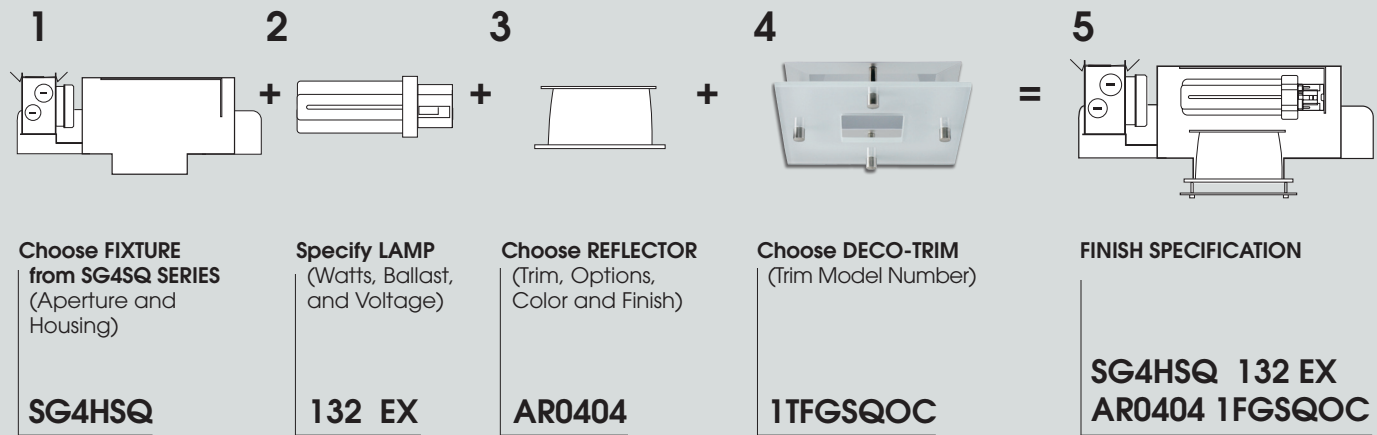

SPECTRUM
DECORATIVE TRIM
 FROSTED SQUARE w/
 OPEN SQUARE CENTER

1TFGSQOC
SERIES

FEATURES:

- 1TFGSQOC offers a hard edged square in glass an open square center.

DECO-TRIM MODEL #	.25 Soda Lime Standard
1TFGSQOC - Frosted Glass Square with an Open Square Center Tier	BORO -add for Borosilicate (white) Glass <i>Spacers are Chrome</i>

TRIM DIMENSIONS

APERTURE	4"
A: Diameter	6.0
B: Offset	.75

SPECIFICATIONS:

Dimensions shown are nominal. Spectrum Lighting is continually improving products and reserves the right to make changes that will not alter performance or appearance with or without written notice.